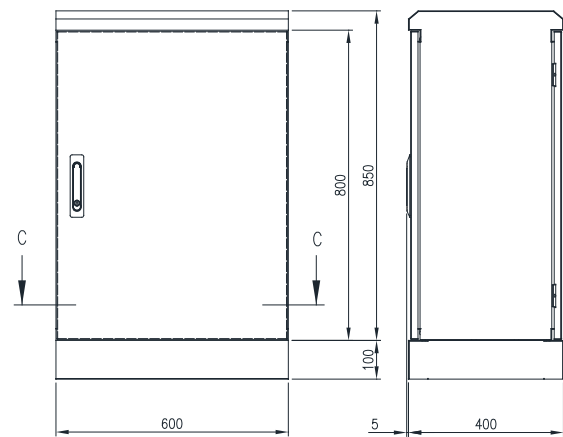

IP66 19" Data Racks

IP-SSD806040

19" 16U 800H x 600W x 400D

IP Enclosures SSD Range of IP66

FRONT VIEW

SIDE VIEW

SECTION CC