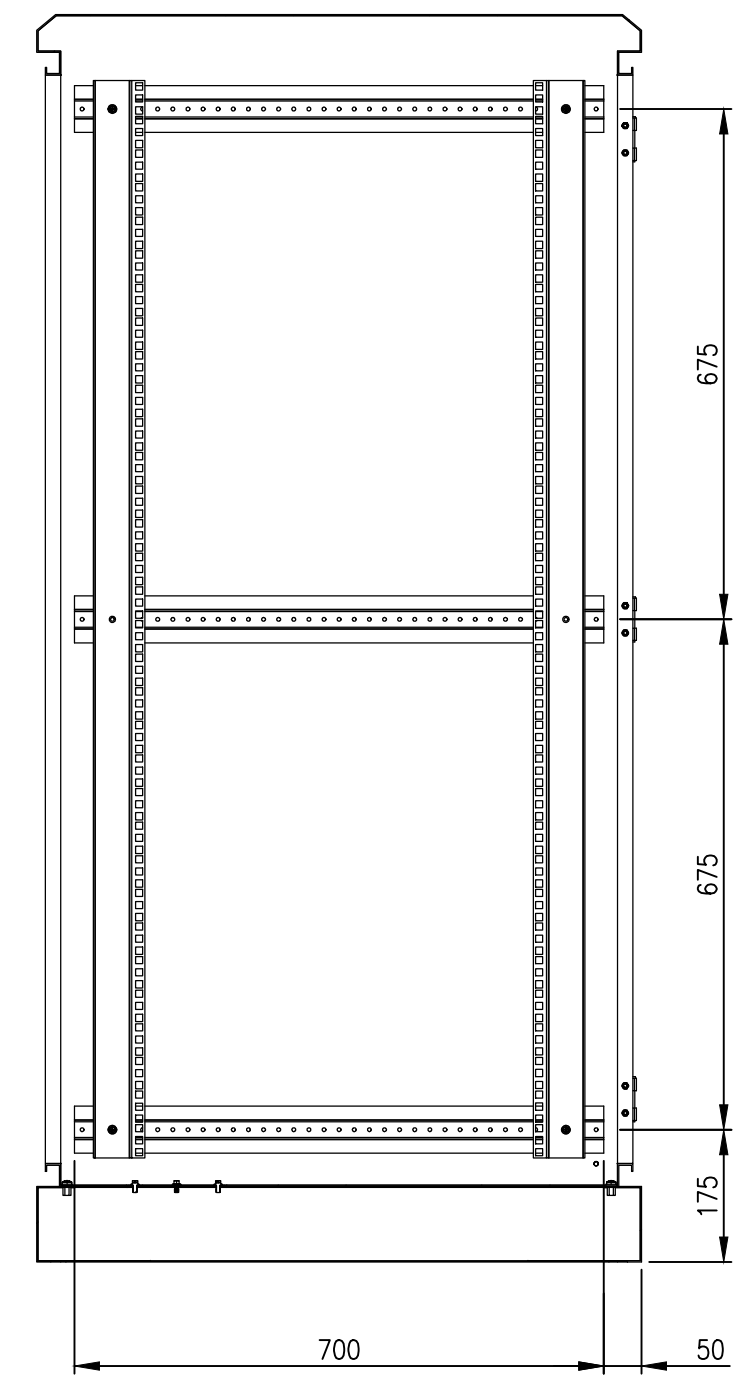

RevNo	Revision note	Date	Signature	Checked
0	GENERAL REVISION		IP	IP

FRONT VIEW

SIDE VIEW

SECTION AA

SECTION BB

MATERIAL
 BODY: 1.5mm STAINLESS STEEL
 DOOR: 1.5mm STAINLESS STEEL
 19" DATA RACK RAILS: 1.5mm GALVANISED STEEL
 SEAL: POLYURETHANE

PROTECTION: IP66 IK10, NEMA 4
STANDARD: IEC/EN/AS60529

© IP ENCLOSURES 2023.
 THIS DRAWING SHALL NOT BE COPIED OR REPRODUCED
 WITHOUT AUTHORISATION FROM IP ENCLOSURES.
 www.ipenclosures.com.au

Itemref	Quantity	Title/Name, designation, material, dimension etc			Article No./Reference	
Designed by IP	Checked by IP	Approved by - date 29/03/23	Filename IP-SSD1606080	Date 29/03/23	Scale 1:10	
IP Enclosures			32U 316SS IP66 19" DATA RACK			
			IP-SSD1606080		Edition 0	Sheet 1/1