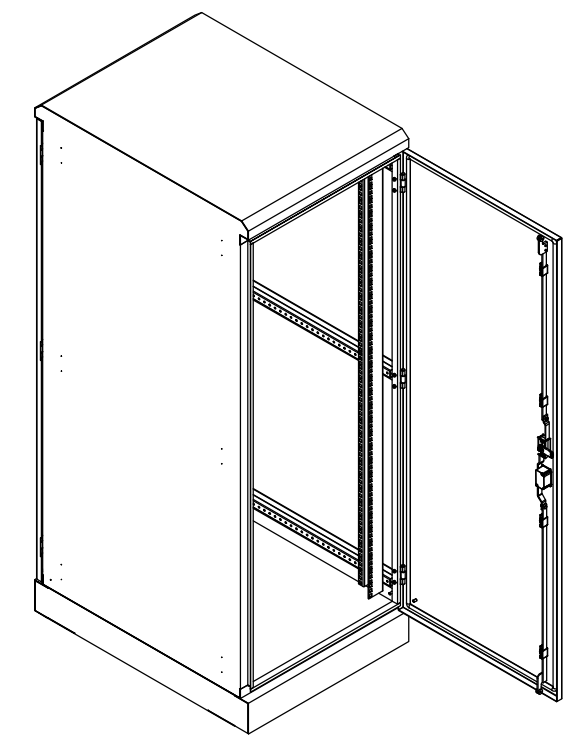

RevNo	Revision note	Date	Signature	Checked
0	GENERAL REVISION		IP	IP

FRONT VIEW

SIDE VIEW

SECTION AA

SECTION BB

MATERIAL
 BODY: 1.5mm STAINLESS STEEL
 DOOR: 1.5mm STAINLESS STEEL
 19" DATA RACK RAILS: 1.5mm GALVANISED STEEL
 SEAL: POLYURETHANE

PROTECTION: IP66 IK10, NEMA 4
STANDARD: IEC/EN/AS60529

© IP ENCLOSURES 2023.
 THIS DRAWING SHALL NOT BE COPIED OR REPRODUCED
 WITHOUT AUTHORISATION FROM IP ENCLOSURES.
 www.ipenclosures.com.au

Itemref	Quantity	Title/Name, designation, material, dimension etc	Article No./Reference
Designed by IP	Checked by IP	Approved by - date 29/03/23	Filename IP-SSD1606080
		Date 29/03/23	Scale 1:10
			32U 316SS IP66 19" DATA RACK IP-SSD1606080
Edition 0			Sheet 1/1