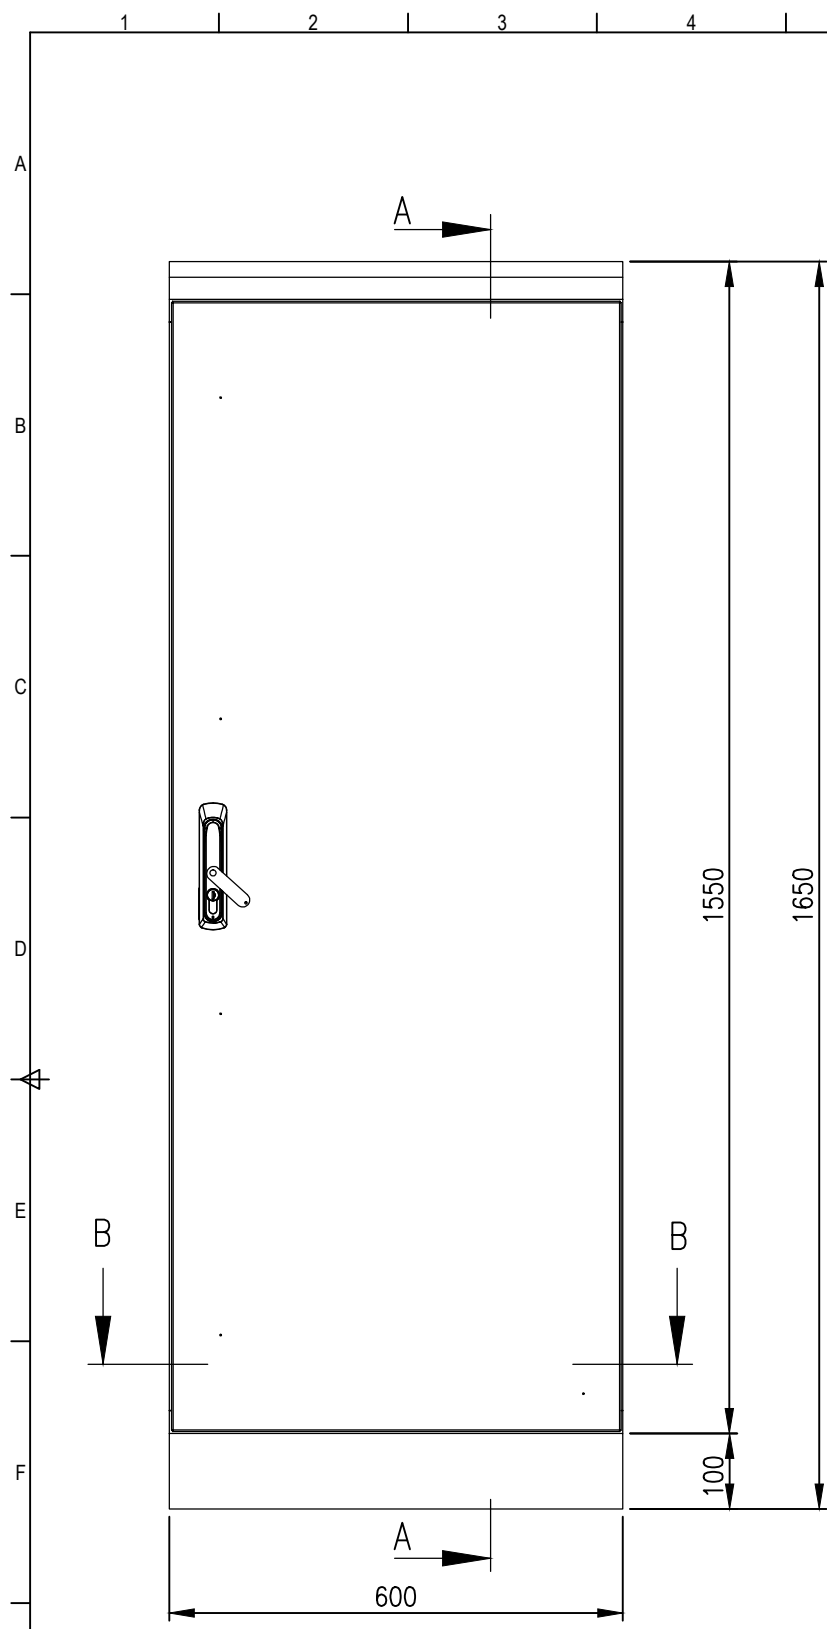

RevNo	Revision note	Date	Signature	Checked
0	GENERAL REVISION		IP	IP

FRONT VIEW

SIDE VIEW

SECTION AA

SECTION BB

MATERIAL
 BODY: 1.5mm STAINLESS STEEL
 DOOR: 1.5mm STAINLESS STEEL
 19" DATA RACK RAILS: 1.5mm GALVANISED STEEL
 SEAL: POLYURETHANE

PROTECTION: IP66 IK10, NEMA 4
STANDARD: IEC/EN/AS60529

© IP ENCLOSURES 2023.
 THIS DRAWING SHALL NOT BE COPIED OR REPRODUCED
 WITHOUT AUTHORISATION FROM IP ENCLOSURES.
 www.ipenclosures.com.au

Itemref	Quantity	Title/Name, designation, material, dimension etc	Article No./Reference
Designed by IP	Checked by IP	Approved by - date 29/03/23	Filename IP-SSD1606080
		Date 29/03/23	Scale 1:10
			32U 316SS IP66 19" DATA RACK IP-SSD1606080
Edition 0			Sheet 1/1