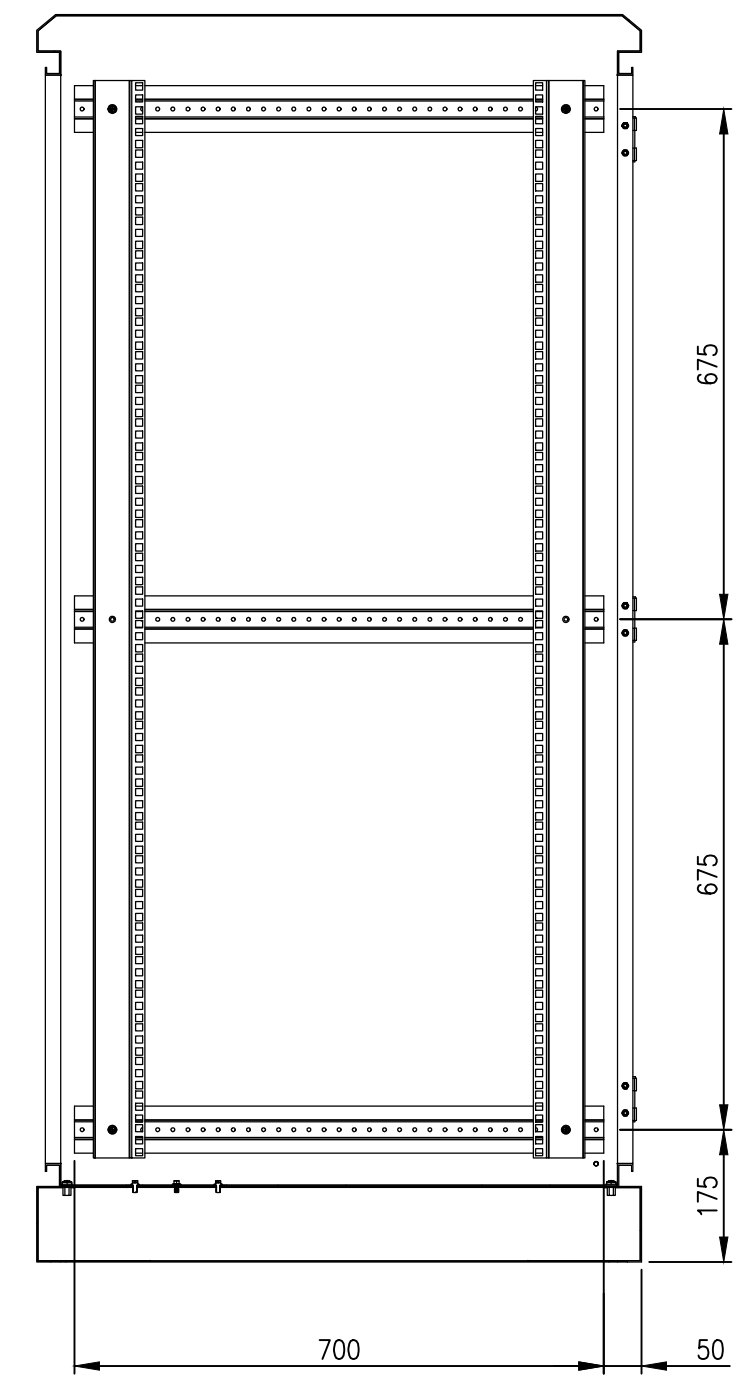

RevNo	Revision note	Date	Signature	Checked
0	GENERAL REVISION		IP	IP

FRONT VIEW

SIDE VIEW

SECTION AA

SECTION BB

MATERIAL
 BODY: 1.5mm STAINLESS STEEL
 DOOR: 1.5mm STAINLESS STEEL
 19" DATA RACK RAILS: 1.5mm GALVANISED STEEL
 SEAL: POLYURETHANE

PROTECTION: IP66 IK10, NEMA 4
STANDARD: IEC/EN/AS60529

© IP ENCLOSURES 2023.
 THIS DRAWING SHALL NOT BE COPIED OR REPRODUCED
 WITHOUT AUTHORISATION FROM IP ENCLOSURES.
 www.ipenclosures.com.au

Itemref	Quantity	Title/Name, designation, material, dimension etc	Article No./Reference
Designed by IP	Checked by IP	Approved by - date 29/03/23	Filename IP-SSD1606080
		Date 29/03/23	Scale 1:10
			32U 316SS IP66 19" DATA RACK IP-SSD1606080
Edition 0			Sheet 1/1