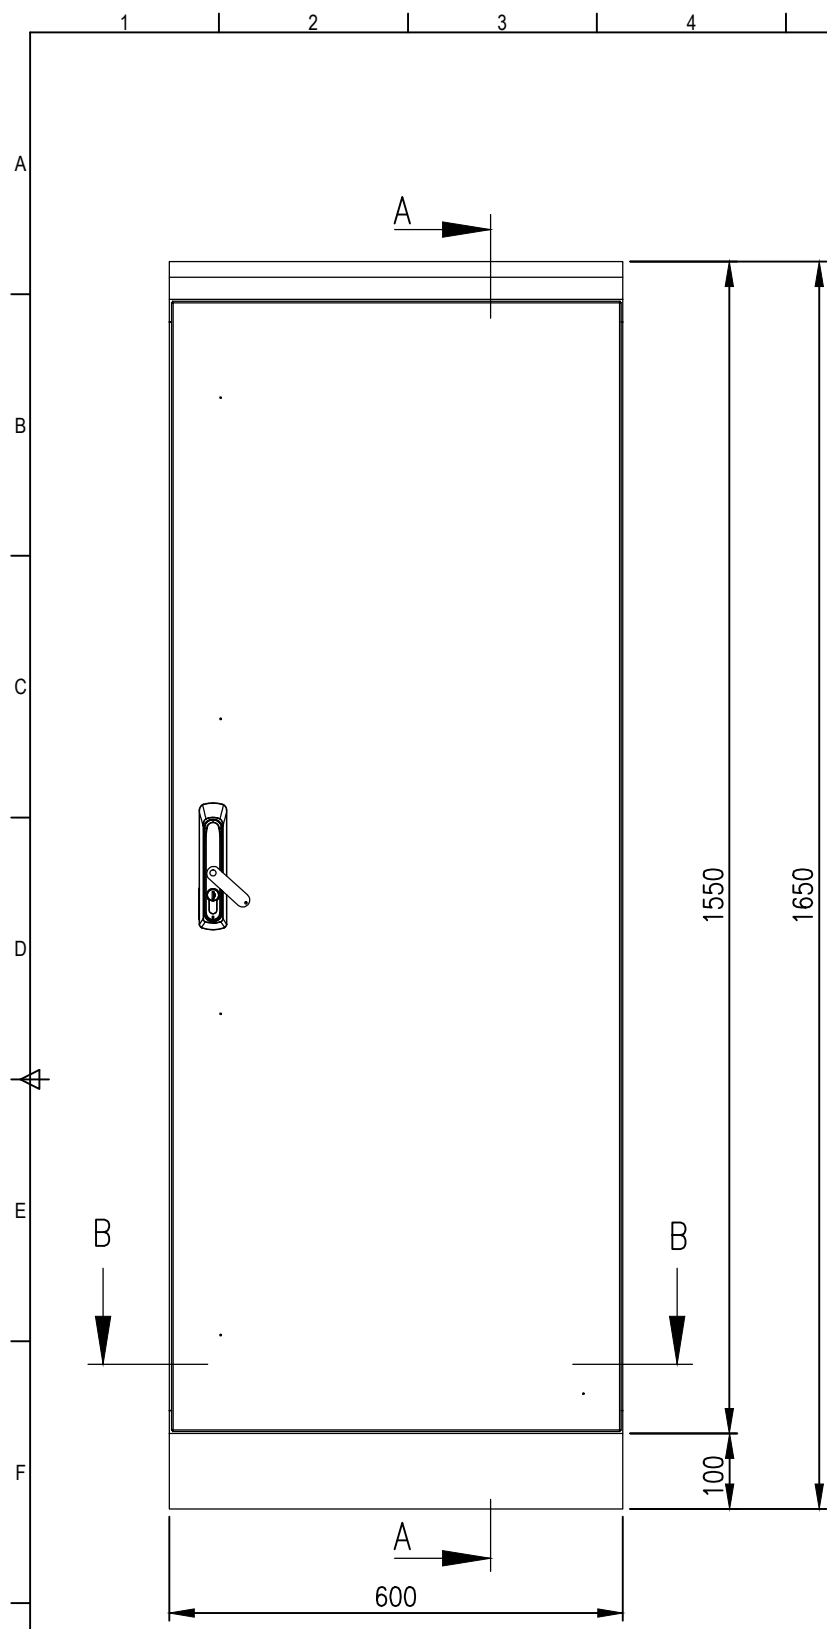

RevNo	Revision note	Date	Signature	Checked
0	GENERAL REVISION		IP	IP

FRONT VIEW

SIDE VIEW

SECTION AA

SECTION BB

MATERIAL
 BODY: 1.5mm STAINLESS STEEL
 DOOR: 1.5mm STAINLESS STEEL
 19" DATA RACK RAILS: 1.5mm GALVANISED STEEL
 SEAL: POLYURETHANE

PROTECTION: IP66 IK10, NEMA 4
STANDARD: IEC/EN/AS60529

© IP ENCLOSURES 2023.
 THIS DRAWING SHALL NOT BE COPIED OR REPRODUCED
 WITHOUT AUTHORISATION FROM IP ENCLOSURES.
 www.ipenclosures.com.au

Itemref	Quantity	Title/Name, designation, material, dimension etc			Article No./Reference	
Designed by IP	Checked by IP	Approved by - date 29/03/23	Filename IP-SSD1606080	Date 29/03/23	Scale 1:10	
IP Enclosures			32U 316SS IP66 19" DATA RACK			
			IP-SSD1606080		Edition 0	Sheet 1/1