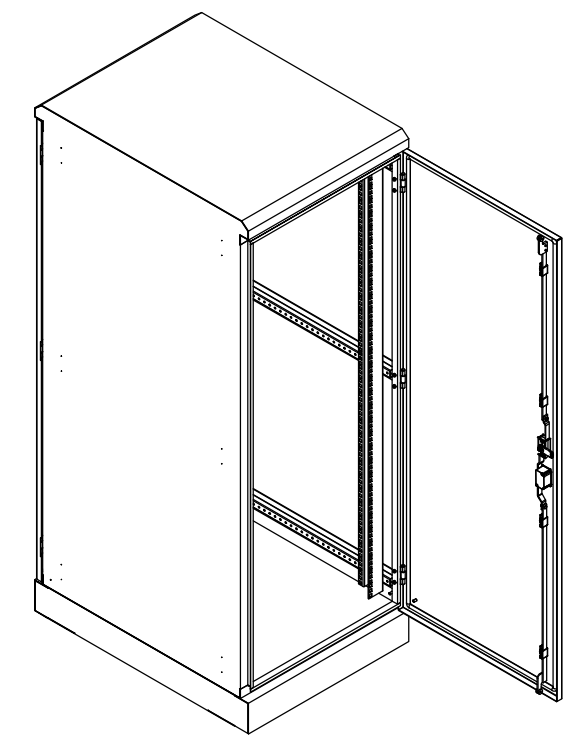

RevNo	Revision note	Date	Signature	Checked
0	GENERAL REVISION		IP	IP

FRONT VIEW

SIDE VIEW

SECTION AA

SECTION BB

MATERIAL
 BODY: 1.5mm STAINLESS STEEL
 DOOR: 1.5mm STAINLESS STEEL
 19" DATA RACK RAILS: 1.5mm GALVANISED STEEL
 SEAL: POLYURETHANE

PROTECTION: IP66 IK10, NEMA 4
STANDARD: IEC/EN/AS60529

© IP ENCLOSURES 2023.
 THIS DRAWING SHALL NOT BE COPIED OR REPRODUCED
 WITHOUT AUTHORISATION FROM IP ENCLOSURES.
 www.ipenclosures.com.au

Itemref	Quantity	Title/Name, designation, material, dimension etc			Article No./Reference	
Designed by IP	Checked by IP	Approved by - date 29/03/23	Filename IP-SSD1606080	Date 29/03/23	Scale 1:10	
IP Enclosures			32U 316SS IP66 19" DATA RACK			
			IP-SSD1606080		Edition 0	Sheet 1/1