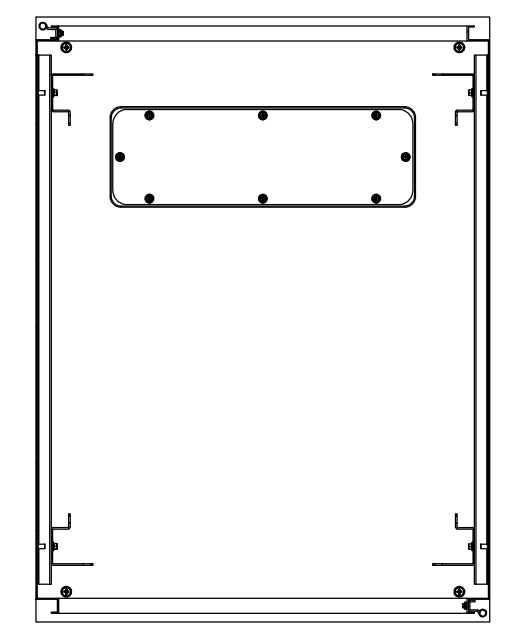

RevNo	Revision note	Date	Signature	Checked
0	GENERAL REVISION		IP	IP

FRONT VIEW

SIDE VIEW

SECTION AA

SECTION BB

MATERIAL
 BODY: 1.5mm STAINLESS STEEL
 DOOR: 1.5mm STAINLESS STEEL
 19" DATA RACK RAILS: 1.5mm GALVANISED STEEL
 SEAL: POLYURETHANE

PROTECTION: IP66 IK10, NEMA 4
STANDARD: IEC/EN/AS60529

© IP ENCLOSURES 2023.
 THIS DRAWING SHALL NOT BE COPIED OR REPRODUCED
 WITHOUT AUTHORISATION FROM IP ENCLOSURES.
 www.ipenclosures.com.au

Itemref	Quantity	Title/Name, designation, material, dimension etc			Article No./Reference	
Designed by IP	Checked by IP	Approved by - date 29/03/23	Filename IP-SSD1606080	Date 29/03/23	Scale 1:10	
IP Enclosures			32U 316SS IP66 19" DATA RACK			
			IP-SSD1606080		Edition 0	Sheet 1/1