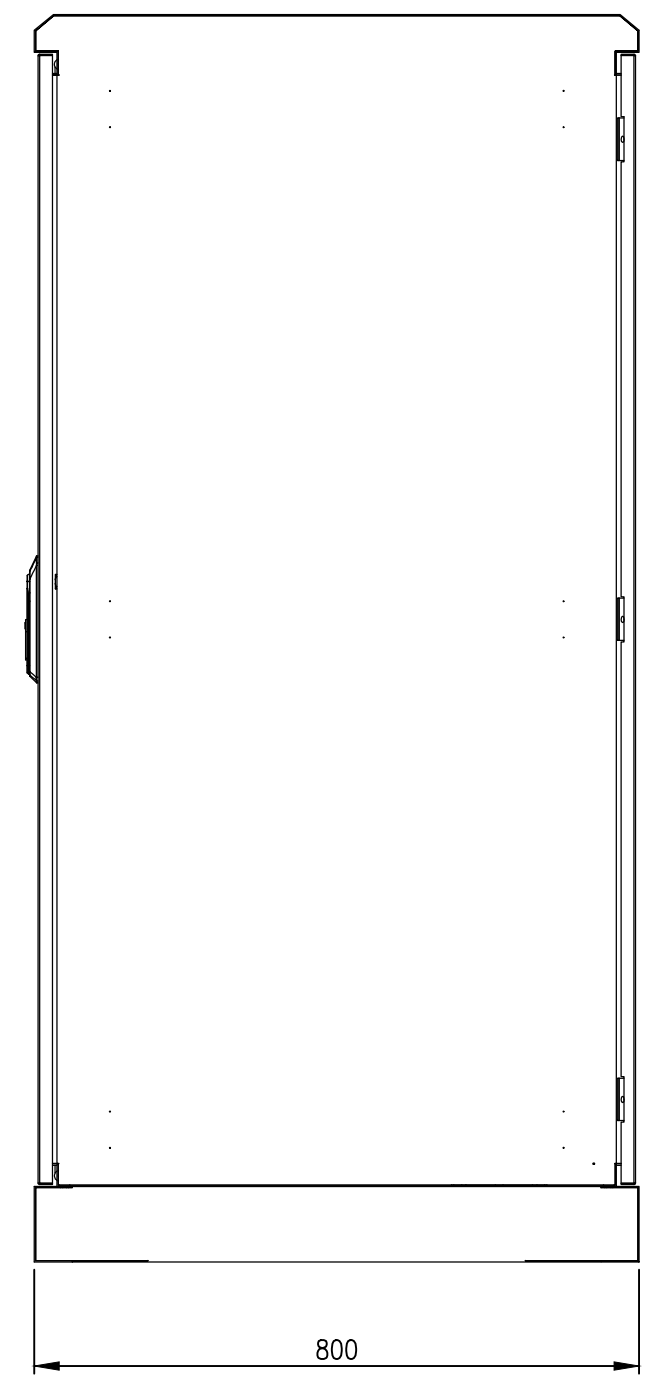

RevNo	Revision note	Date	Signature	Checked
0	GENERAL REVISION		IP	IP

FRONT VIEW

SIDE VIEW

SECTION AA

SECTION BB

MATERIAL
 BODY: 1.5mm STAINLESS STEEL
 DOOR: 1.5mm STAINLESS STEEL
 19" DATA RACK RAILS: 1.5mm GALVANISED STEEL
 SEAL: POLYURETHANE

PROTECTION: IP66 IK10, NEMA 4
STANDARD: IEC/EN/AS60529

© IP ENCLOSURES 2023.
 THIS DRAWING SHALL NOT BE COPIED OR REPRODUCED
 WITHOUT AUTHORISATION FROM IP ENCLOSURES.
 www.ipenclosures.com.au

Itemref	Quantity	Title/Name, designation, material, dimension etc	Article No./Reference
Designed by IP	Checked by IP	Approved by - date 29/03/23	Filename IP-SSD1606080
		Date 29/03/23	Scale 1:10
			32U 316SS IP66 19" DATA RACK IP-SSD1606080
Edition 0			Sheet 1/1