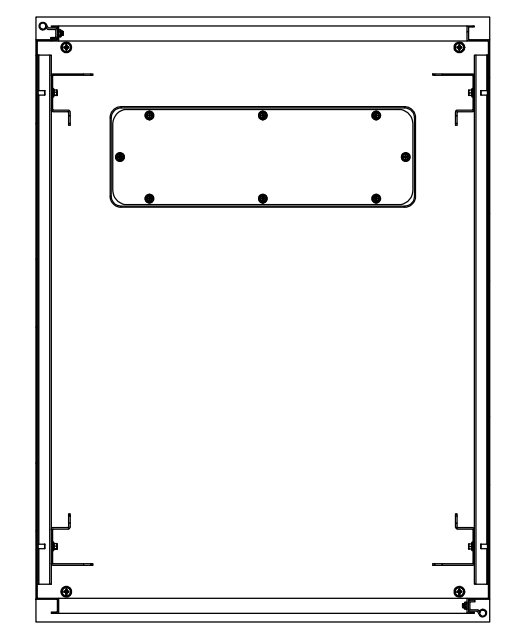

RevNo	Revision note	Date	Signature	Checked
0	GENERAL REVISION		IP	IP

FRONT VIEW

SIDE VIEW

SECTION AA

SECTION BB

MATERIAL
 BODY: 1.5mm STAINLESS STEEL
 DOOR: 1.5mm STAINLESS STEEL
 19" DATA RACK RAILS: 1.5mm GALVANISED STEEL
 SEAL: POLYURETHANE

PROTECTION: IP66 IK10, NEMA 4
STANDARD: IEC/EN/AS60529

© IP ENCLOSURES 2023.
 THIS DRAWING SHALL NOT BE COPIED OR REPRODUCED
 WITHOUT AUTHORISATION FROM IP ENCLOSURES.
 www.ipenclosures.com.au

Itemref	Quantity	Title/Name, designation, material, dimension etc	Article No./Reference
Designed by IP	Checked by IP	Approved by - date 29/03/23	Filename IP-SSD1606080
		Date 29/03/23	Scale 1:10
			32U 316SS IP66 19" DATA RACK IP-SSD1606080
Edition 0			Sheet 1/1