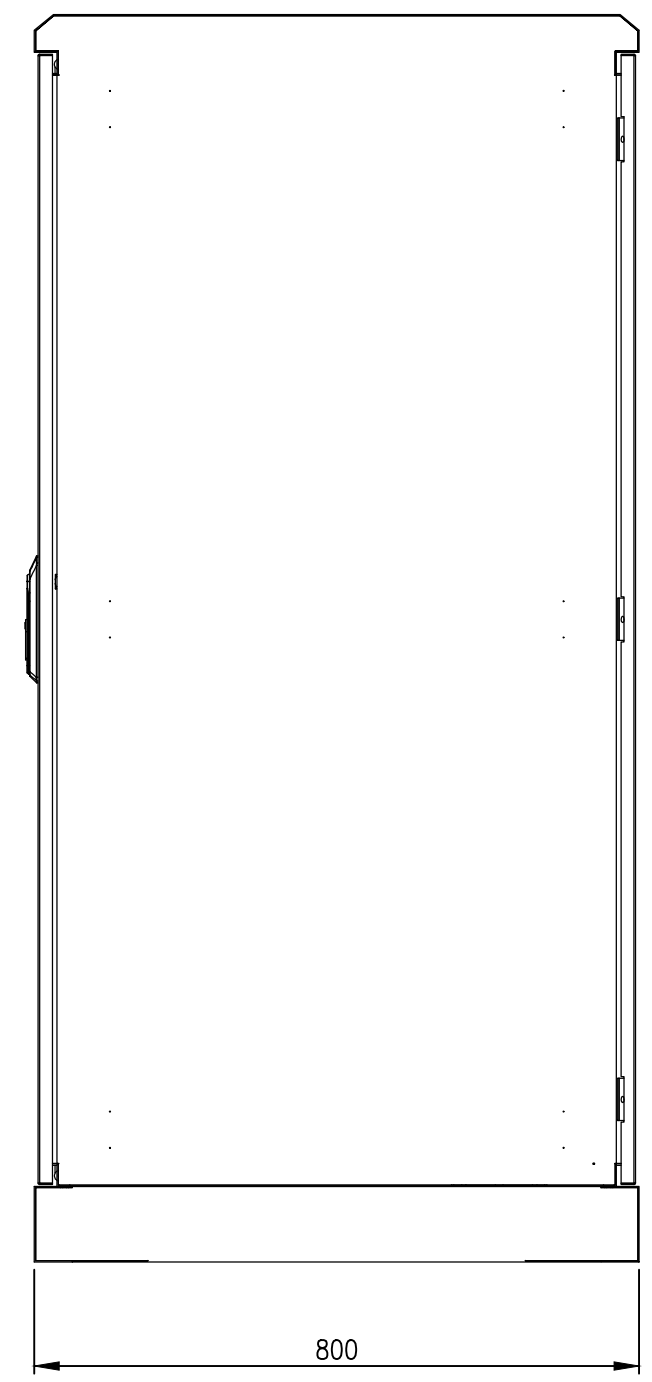

RevNo	Revision note	Date	Signature	Checked
0	GENERAL REVISION		IP	IP

FRONT VIEW

SIDE VIEW

SECTION AA

SECTION BB

MATERIAL
 BODY: 1.5mm STAINLESS STEEL
 DOOR: 1.5mm STAINLESS STEEL
 19" DATA RACK RAILS: 1.5mm GALVANISED STEEL
 SEAL: POLYURETHANE

PROTECTION: IP66 IK10, NEMA 4
STANDARD: IEC/EN/AS60529

© IP ENCLOSURES 2023.
 THIS DRAWING SHALL NOT BE COPIED OR REPRODUCED
 WITHOUT AUTHORISATION FROM IP ENCLOSURES.
 www.ipenclosures.com.au

Itemref	Quantity	Title/Name, designation, material, dimension etc			Article No./Reference	
Designed by IP	Checked by IP	Approved by - date 29/03/23	Filename IP-SSD1606080	Date 29/03/23	Scale 1:10	
IP Enclosures			32U 316SS IP66 19" DATA RACK			
			IP-SSD1606080		Edition 0	Sheet 1/1