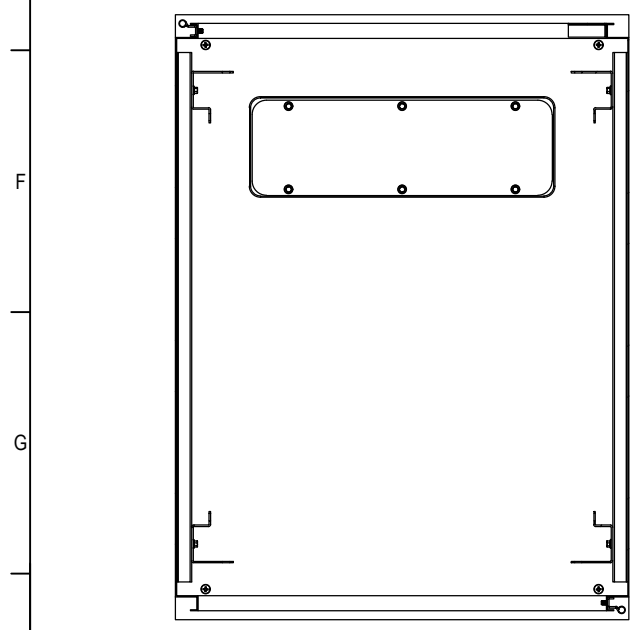

RevNo	Revision note	Date	Signature	Checked
2	GENERAL REVISION	28/03/23	IP	IP

FRONT VIEW

SIDE VIEW

SECTION AA

SECTION BB

SECTION CC

MATERIAL
 BODY: 1.5mm STAINLESS STEEL
 DOOR: 1.5mm STAINLESS STEEL
 19" DATA RACK RAILS: 1.5mm GALVANISED STEEL
 SEAL: POLYURETHANE

PROTECTION: IP66 IK10, NEMA 4
STANDARD: IEC/EN/AS60529

© IP ENCLOSURES 2018.
 THIS DRAWING SHALL NOT BE COPIED OR REPRODUCED
 WITHOUT AUTHORISATION FROM IP ENCLOSURES.
 www.ipenclosures.com.au

Itemref	Quantity	Title/Name, designation, material, dimension etc	Article No./Reference
IP	1	24U 316SS IP66 19" DATA RACK	IP-SSD1206080
Designed by	Checked by	Approved by - date	Filename
IP	IP	02/07/18	IP-SSD1206080
Date	Scale	Edition	
02/07/18	1:10	2	
Sheet			1/1