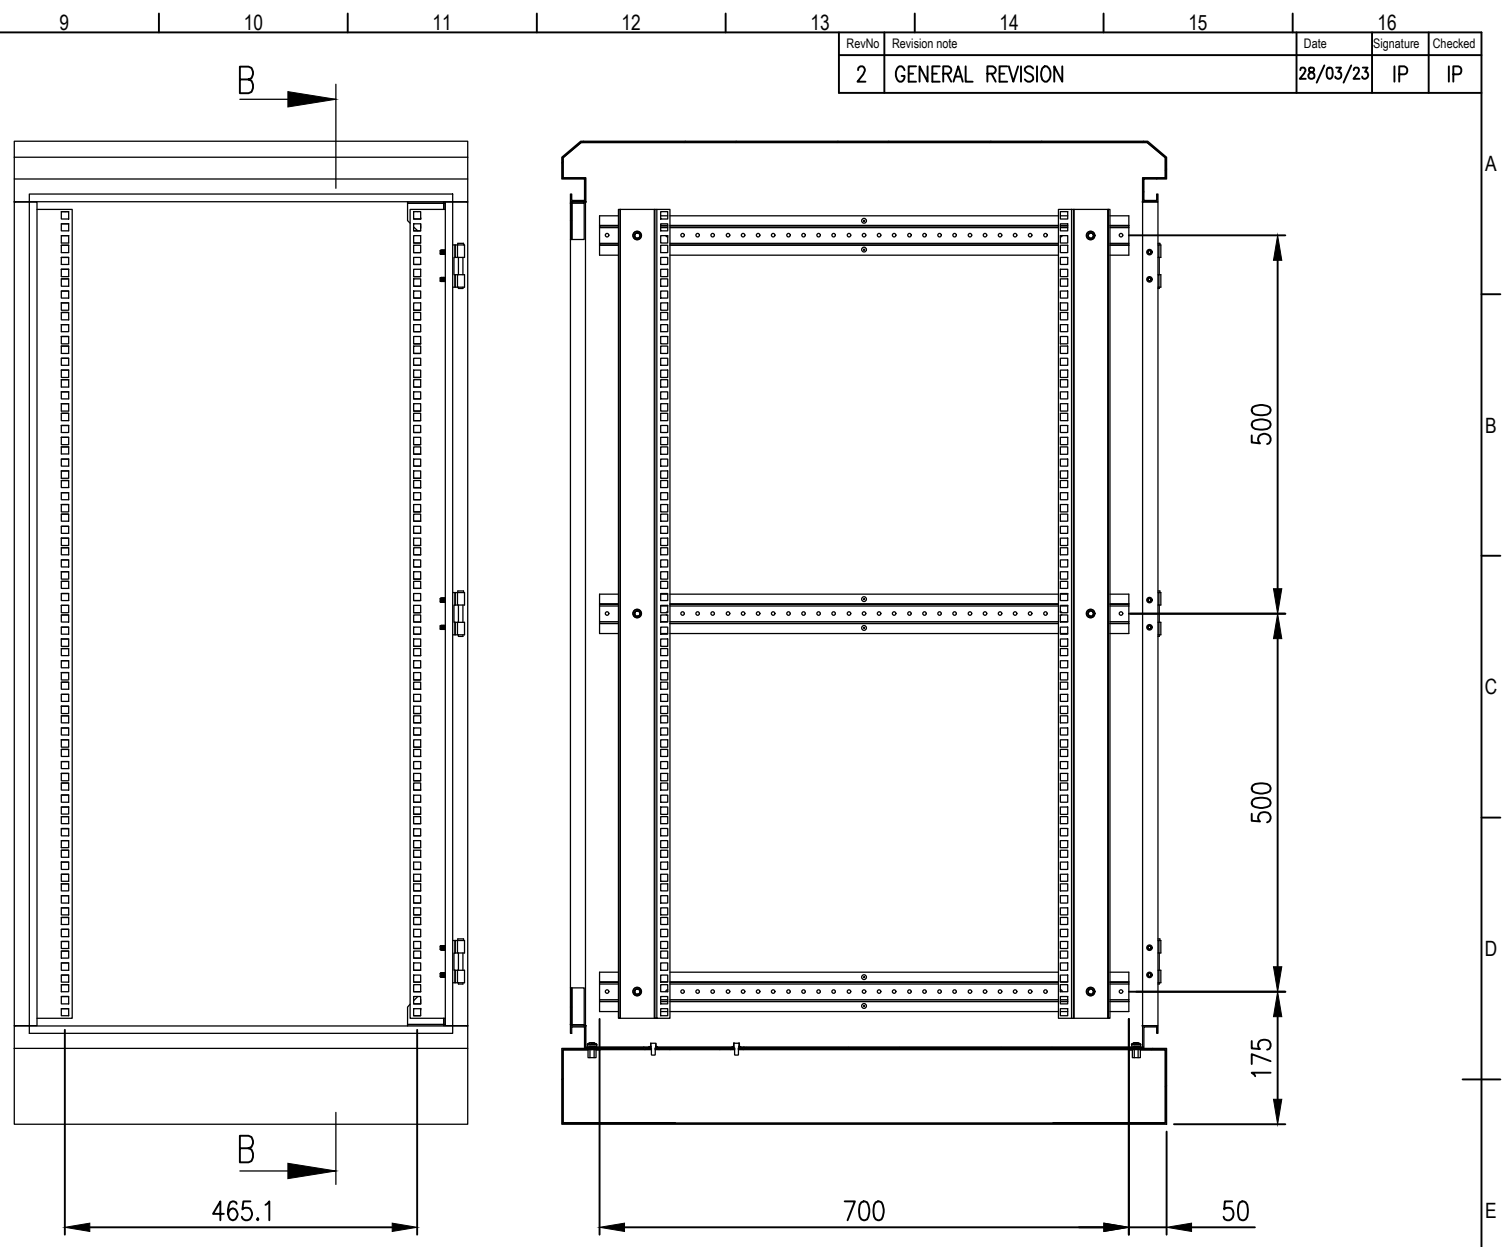

RevNo	Revision note	Date	Signature	Checked
2	GENERAL REVISION	28/03/23	IP	IP

FRONT VIEW

SIDE VIEW

SECTION AA

SECTION BB

SECTION CC

MATERIAL
 BODY: 1.5mm STAINLESS STEEL
 DOOR: 1.5mm STAINLESS STEEL
 19" DATA RACK RAILS: 1.5mm GALVANISED STEEL
 SEAL: POLYURETHANE

PROTECTION: IP66 IK10, NEMA 4
STANDARD: IEC/EN/AS60529

© IP ENCLOSURES 2018.
 THIS DRAWING SHALL NOT BE COPIED OR REPRODUCED
 WITHOUT AUTHORISATION FROM IP ENCLOSURES.
 www.ipenclosures.com.au

Itemref	Quantity	Title/Name, designation, material, dimension etc	Article No./Reference
IP	1	24U 316SS IP66 19" DATA RACK	IP-SSD1206080
Designed by	Checked by	Approved by - date	Filename
IP	IP	02/07/18	IP-SSD1206080
Date	Scale	Edition	
02/07/18	1:10	2	
Sheet			1/1