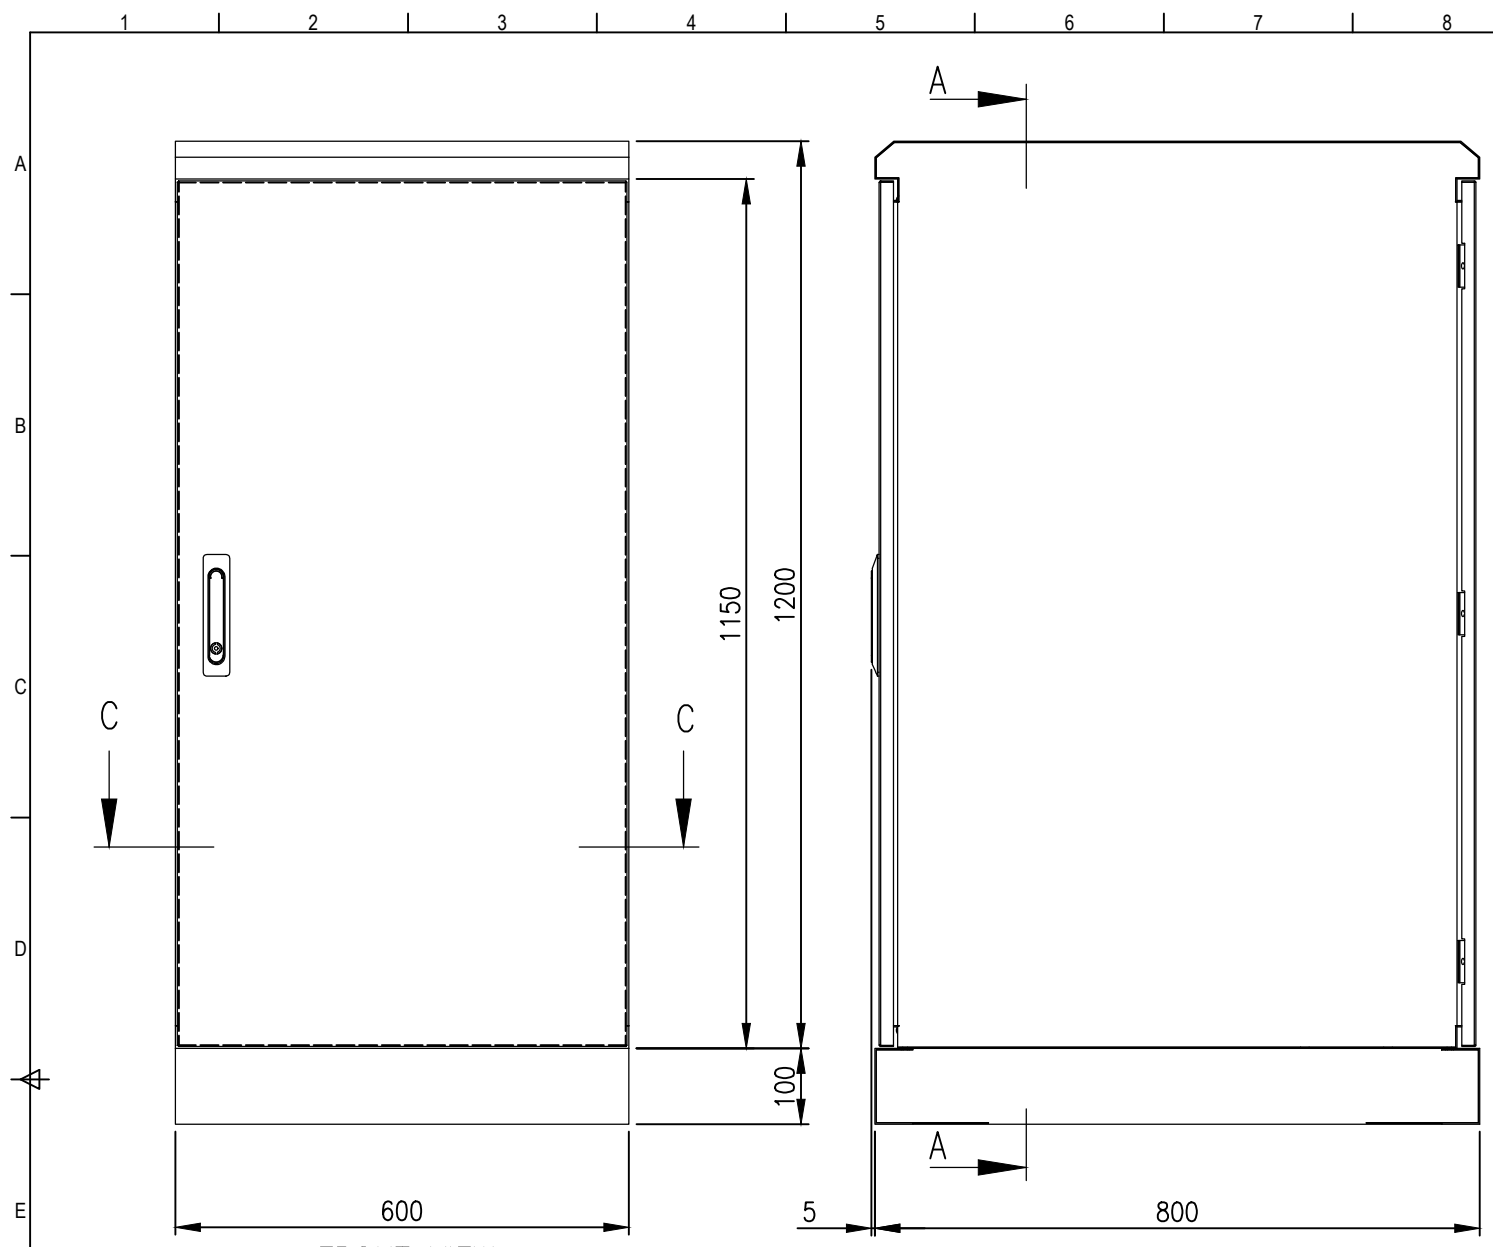

RevNo	Revision note	Date	Signature	Checked
2	GENERAL REVISION	28/03/23	IP	IP

FRONT VIEW

SIDE VIEW

SECTION AA

SECTION BB

SECTION CC

MATERIAL
 BODY: 1.5mm STAINLESS STEEL
 DOOR: 1.5mm STAINLESS STEEL
 19" DATA RACK RAILS: 1.5mm GALVANISED STEEL
 SEAL: POLYURETHANE

PROTECTION: IP66 IK10, NEMA 4
STANDARD: IEC/EN/AS60529

© IP ENCLOSURES 2018.
 THIS DRAWING SHALL NOT BE COPIED OR REPRODUCED
 WITHOUT AUTHORISATION FROM IP ENCLOSURES.
 www.ipenclosures.com.au

Itemref	Quantity	Title/Name, designation, material, dimension etc	Article No./Reference
IP	1	24U 316SS IP66 19" DATA RACK	IP-SSD1206080
Designed by	Checked by	Approved by - date	Filename
IP	IP	02/07/18	IP-SSD1206080
Date	Scale	Edition	
02/07/18	1:10	2	
Sheet			1/1