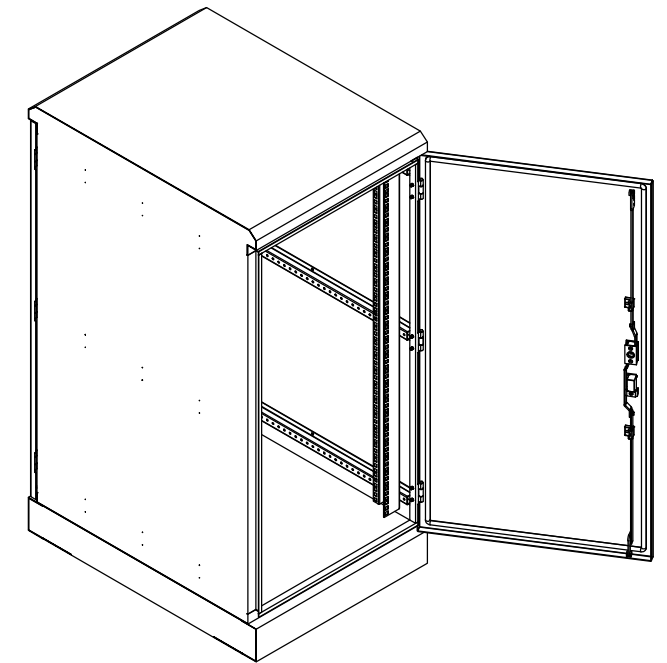

RevNo	Revision note	Date	Signature	Checked
2	GENERAL REVISION	28/03/23	IP	IP

FRONT VIEW

SIDE VIEW

SECTION AA

SECTION BB

SECTION CC

MATERIAL
 BODY: 1.5mm STAINLESS STEEL
 DOOR: 1.5mm STAINLESS STEEL
 19" DATA RACK RAILS: 1.5mm GALVANISED STEEL
 SEAL: POLYURETHANE

PROTECTION: IP66 IK10, NEMA 4
STANDARD: IEC/EN/AS60529

© IP ENCLOSURES 2018.
 THIS DRAWING SHALL NOT BE COPIED OR REPRODUCED
 WITHOUT AUTHORISATION FROM IP ENCLOSURES.
 www.ipenclosures.com.au

Itemref	Quantity	Title/Name, designation, material, dimension etc	Article No./Reference
IP	1	24U 316SS IP66 19" DATA RACK	IP-SSD1206080
Designed by	Checked by	Approved by - date	Filename
IP	IP	02/07/18	IP-SSD1206080
Date	Scale	Edition	
02/07/18	1:10	2	
Sheet			1/1