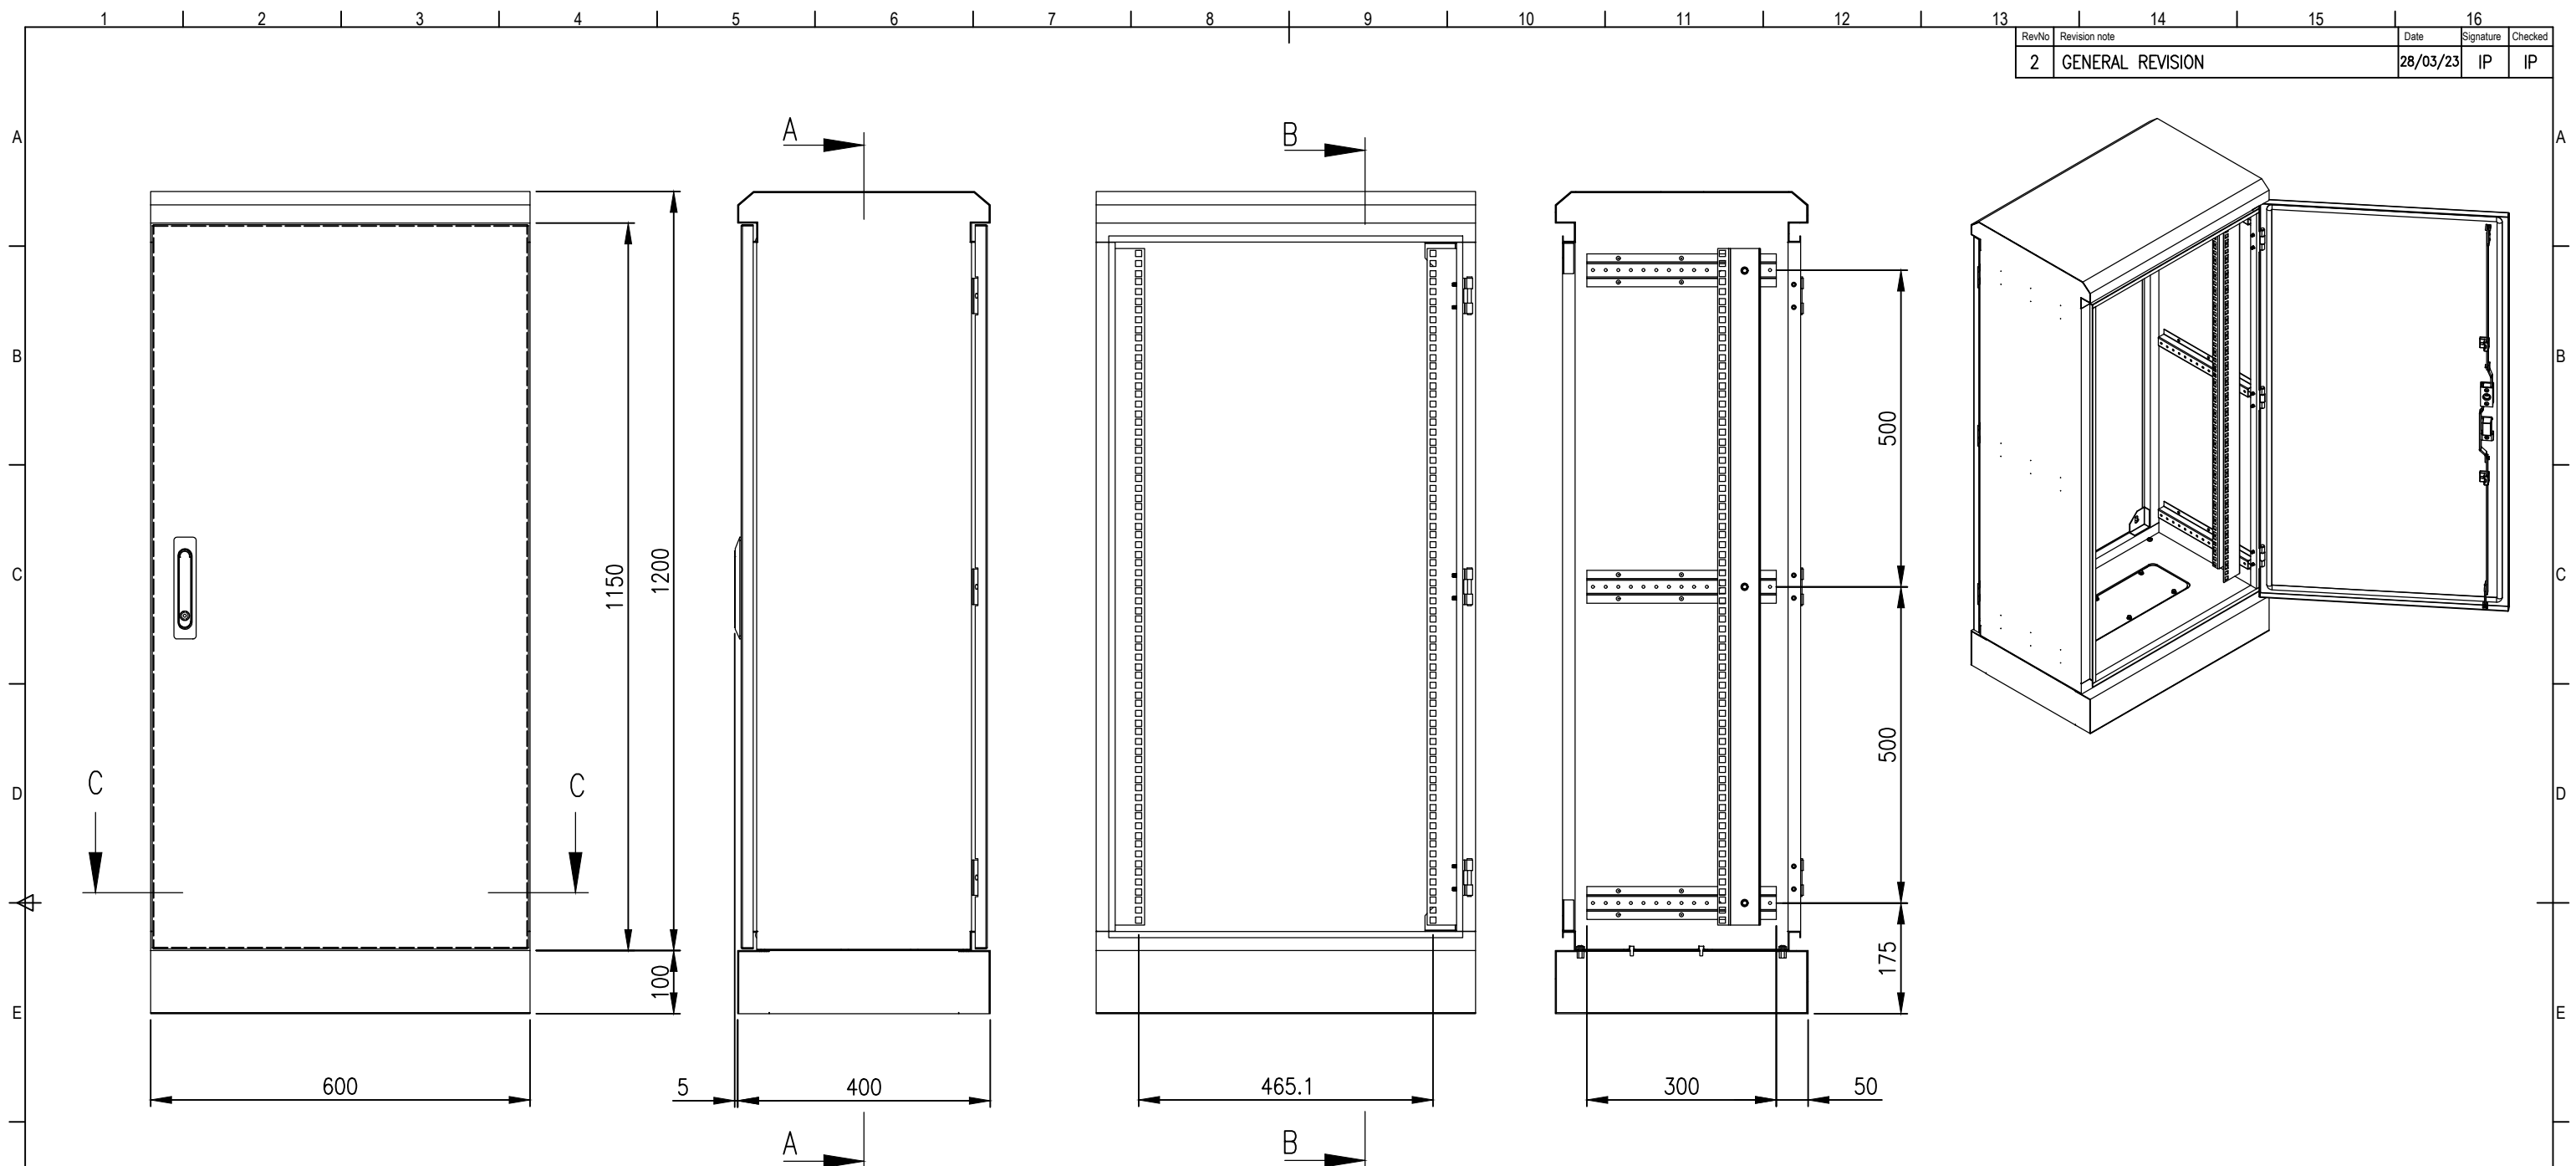

RevNo	Revision note	Date	Signature	Checked
2	GENERAL REVISION	28/03/23	IP	IP

FRONT VIEW

SIDE VIEW

SECTION AA

SECTION BB

SECTION CC

MATERIAL
 BODY: 1.5mm STAINLESS STEEL
 DOOR: 1.5mm STAINLESS STEEL
 19" DATA RACK RAILS: 1.5mm GALVANISED STEEL
 SEAL: POLYURETHANE

PROTECTION: IP66 IK10, NEMA 4
STANDARD: IEC/EN/AS60529

© IP ENCLOSURES 2018.
 THIS DRAWING SHALL NOT BE COPIED OR REPRODUCED
 WITHOUT AUTHORISATION FROM IP ENCLOSURES.
 www.ipenclosures.com.au

Itemref	Quantity	Title/Name, designation, material, dimension etc	Article No./Reference
IP	1	24U 316SS IP66 19" DATA RACK	IP-SSD1206040
Designed by	Checked by	Approved by - date	Filename
IP	IP	02/07/18	IP-SSD1206040
Date	Scale	Edition	
02/07/18	1:10	2	
Sheet			1/1