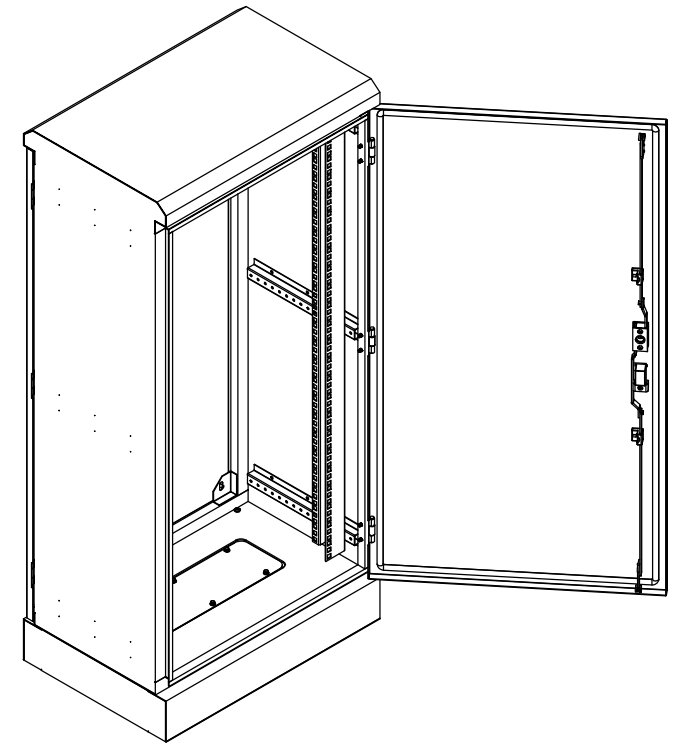

RevNo	Revision note	Date	Signature	Checked
2	GENERAL REVISION	28/03/23	IP	IP

FRONT VIEW

SIDE VIEW

SECTION AA

SECTION BB

SECTION CC

MATERIAL
 BODY: 1.5mm STAINLESS STEEL
 DOOR: 1.5mm STAINLESS STEEL
 19" DATA RACK RAILS: 1.5mm GALVANISED STEEL
 SEAL: POLYURETHANE

PROTECTION: IP66 IK10, NEMA 4
STANDARD: IEC/EN/AS60529

© IP ENCLOSURES 2018.
 THIS DRAWING SHALL NOT BE COPIED OR REPRODUCED
 WITHOUT AUTHORISATION FROM IP ENCLOSURES.
 www.ipenclosures.com.au

Itemref	Quantity	Title/Name, designation, material, dimension etc	Article No./Reference
IP	1	24U 316SS IP66 19" DATA RACK	IP-SSD1206040
Designed by	Checked by	Approved by - date	Filename
IP	IP	02/07/18	IP-SSD1206040
Date	Scale	Edition	
02/07/18	1:10	2	
Sheet			1/1