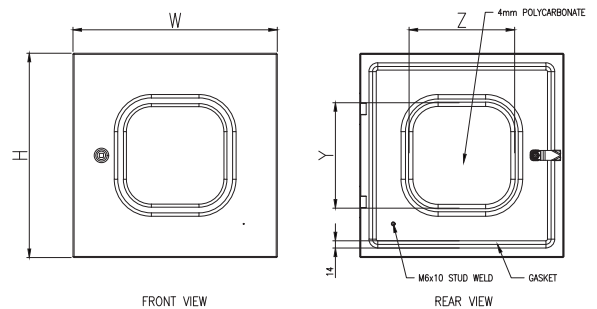

Protection: IP66

Standard: IEC/EN 60529, RoHS

Material:

- Enclosure Door: 1.5mm grade 316L stainless steel
- Viewing Window Panel: 4.0mm Polycarbonate
- Enclosure Seal: Polyurethane

Door: The surface mounted door is made from 1.5mm 316L stainless steel. It incorporates concealed, removable hinges with captive pins and is designed for a 110° opening.

Viewing Window Panel: The viewing window panel is made from 4.0mm thick Polycarbonate.

Seal: A high quality full perimeter seal provides excellent sealing over a long life. It is machine applied Polyurethane foamed in place (FIP).

Lock: Grade 316L stainless steel 8mm square drive quarter turn lock. A full range of locking solutions are available upon request.

NOTE: 2D drawing is for reference only. See CAD files for sizes and specifications.

Part Number	Enclosure Door Size	Viewing Panel Size	Weight	Lock
SKU	H x W (mm)	Y x Z (mm)	Kilogram (Kg)	Quantity (pc)
IP-SS3040WINDOOR-P	295H x 395W	134 x 204	2	1
IP-SS4030WINDOOR-P	395H x 295W	204 x 134	2	1
IP-SS4040WINDOOR-P	395H x 395W	204 x 204	3	1
IP-SS5030WINDOOR-P	495H x 295W	304 x 134	2	1
IP-SS5050WINDOOR-P	495H x 495W	304 x 304	3	1
IP-SS6040WINDOOR-P	595H x 395W	204 x 204	4	2
IP-SS6060WINDOOR-P	595H x 595W	404 x 404	5	2
IP-SS7050WINDOOR-P	695H x 495W	504 x 304	5	2
IP-SS8040WINDOOR-P	795H x 395W	604 x 204	5	2
IP-SS8060WINDOOR-P	795H x 595W	604 x 404	7	2
IP-SS8080WINDOOR-P	795H x 795W	604 x 604	6	2
IP-SS10060WINDOOR-P	995H x 595W	804 x 404	8	2
IP-SS10080WINDOOR-P	995H x 795W	804 x 604	10	2
IP-SS12060WINDOOR-P	1195H x 595W	1004 x 404	10	2
IP-SS12080WINDOOR-P	1195H x 795W	1004 x 604	12	2