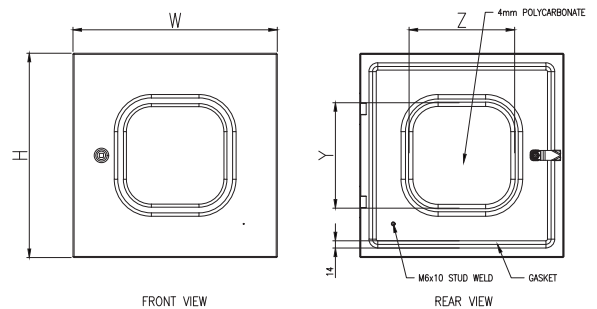

**Protection:** IP66

**Standard:** IEC/EN 60529, RoHS

**Material:**

- Enclosure Door: 1.5mm grade 316L stainless steel
- Viewing Window Panel: 4.0mm Polycarbonate
- Enclosure Seal: Polyurethane

**Door:** The surface mounted door is made from 1.5mm 316L stainless steel. It incorporates concealed, removable hinges with captive pins and is designed for a 110° opening.

**Viewing Window Panel:** The viewing window panel is made from 4.0mm thick Polycarbonate.

**Seal:** A high quality full perimeter seal provides excellent sealing over a long life. It is machine applied Polyurethane foamed in place (FIP).

**Lock:** Grade 316L stainless steel 8mm square drive quarter turn lock. A full range of locking solutions are available upon request.

**NOTE:** 2D drawing is for reference only. See CAD files for sizes and specifications.

Part Number	Enclosure Door Size	Viewing Panel Size	Weight	Lock
SKU	H x W (mm)	Y x Z (mm)	Kilogram (Kg)	Quantity (pc)
IP-SS3040WINDOOR-P	295H x 395W	134 x 204	2	1
IP-SS4030WINDOOR-P	395H x 295W	204 x 134	2	1
IP-SS4040WINDOOR-P	395H x 395W	204 x 204	3	1
IP-SS5030WINDOOR-P	495H x 295W	304 x 134	2	1
IP-SS5050WINDOOR-P	495H x 495W	304 x 304	3	1
IP-SS6040WINDOOR-P	595H x 395W	204 x 204	4	2
IP-SS6060WINDOOR-P	595H x 595W	404 x 404	5	2
IP-SS7050WINDOOR-P	695H x 495W	504 x 304	5	2
IP-SS8040WINDOOR-P	795H x 395W	604 x 204	5	2
IP-SS8060WINDOOR-P	795H x 595W	604 x 404	7	2
IP-SS8080WINDOOR-P	795H x 795W	604 x 604	6	2
IP-SS10060WINDOOR-P	995H x 595W	804 x 404	8	2
IP-SS10080WINDOOR-P	995H x 795W	804 x 604	10	2
IP-SS12060WINDOOR-P	1195H x 595W	1004 x 404	10	2
IP-SS12080WINDOOR-P	1195H x 795W	1004 x 604	12	2