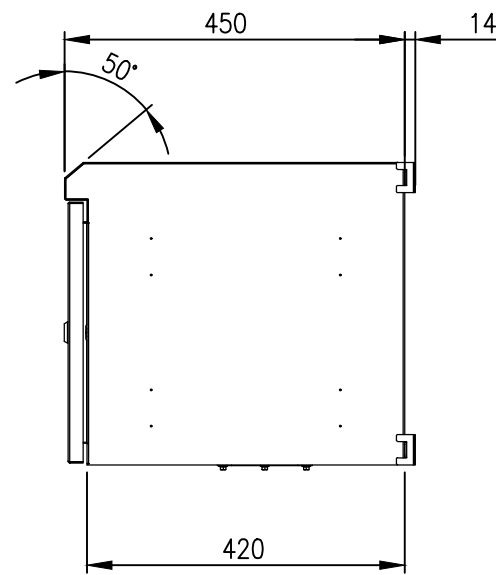

RevNo	Revision note	Date	Signature	Checked
1	GENERAL REVISION	28/02/23	IP	IP

PLAN

FRONT VIEW

SIDE VIEW

FRONT VIEW - DOOR REMOVED

SECTION BB

BOTTOM VIEW

SECTION AA

MATERIAL
 BODY: 1.5mm MARINE GRADE ALUMINIUM
 DOOR: 1.5mm MARINE GRADE ALUMINIUM
 19" RAILS: 1.5mm GALVANISED STEEL SHEET
 SEAL: POLYURETHANE
 SURFACE TREATMENT: POWDER-COAT 80-120micron
 COLOUR: RAL9005 JET BLACK

PROTECTION: IP66 IK10
STANDARD: EIA-310-D, IEC/EN/AS60529

© IP ENCLOSURES 2016.
 THIS DRAWING SHALL NOT BE COPIED OR REPRODUCED
 WITHOUT AUTHORISATION FROM IP ENCLOSURES.
 www.ipenclosures.com.au

Itemref	Quantity	Title/Name, designation, material, dimension etc	Article No./Reference
Designed by IP	Checked by IP	Approved by - date 03/08/21	Filename IP-ADW6U45-BLK
Date 03/08/21		Scale 1:10	
ALUMINIUM 6U 19" DATA RACK 450 DEEP			
IP-ADW6U45-BLK			Edition 1
			Sheet 1/1