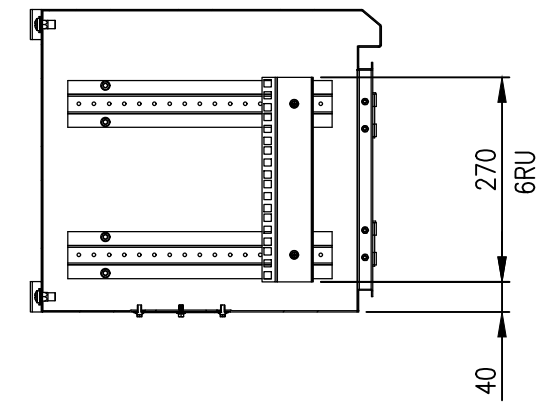

RevNo	Revision note	Date	Signature	Checked
1	GENERAL REVISION	28/02/23	IP	IP

PLAN

FRONT VIEW

SIDE VIEW

FRONT VIEW - DOOR REMOVED

SECTION BB

BOTTOM VIEW

SECTION AA

MATERIAL
 BODY: 1.5mm MARINE GRADE ALUMINIUM
 DOOR: 1.5mm MARINE GRADE ALUMINIUM
 19" RAILS: 1.5mm GALVANISED STEEL SHEET
 SEAL: POLYURETHANE
 SURFACE TREATMENT: POWDER-COAT 80-120micron
 COLOUR: RAL9005 JET BLACK

PROTECTION: IP66 IK10
STANDARD: EIA-310-D, IEC/EN/AS60529

© IP ENCLOSURES 2016.
 THIS DRAWING SHALL NOT BE COPIED OR REPRODUCED
 WITHOUT AUTHORISATION FROM IP ENCLOSURES.
 www.ipenclosures.com.au

Itemref	Quantity	Title/Name, designation, material, dimension etc	Article No./Reference
Designed by IP	Checked by IP	Approved by - date 03/08/21	Filename IP-ADW6U45-BLK
Date 03/08/21		Scale 1:10	
ALUMINIUM 6U 19" DATA RACK 450 DEEP			
IP-ADW6U45-BLK			Edition 1
			Sheet 1/1