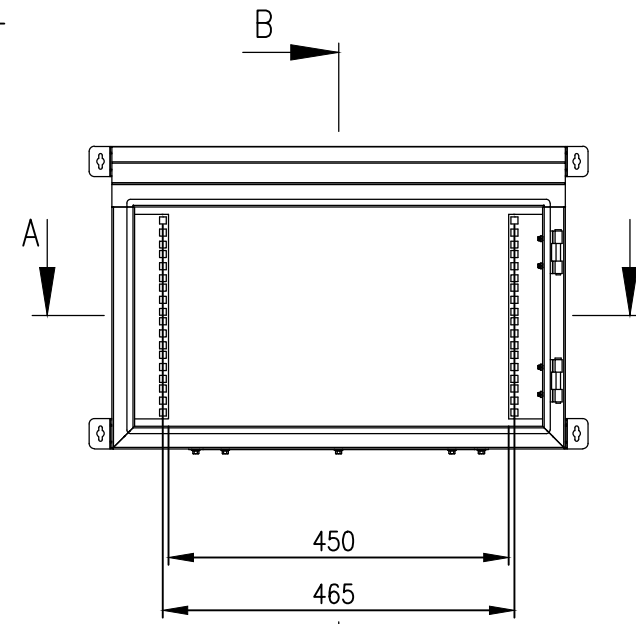

RevNo	Revision note	Date	Signature	Checked
1	GENERAL REVISION	28/02/23	IP	IP

PLAN

FRONT VIEW

SIDE VIEW

FRONT VIEW - DOOR REMOVED

SECTION BB

BOTTOM VIEW

SECTION AA

MATERIAL
 BODY: 1.5mm MARINE GRADE ALUMINIUM
 DOOR: 1.5mm MARINE GRADE ALUMINIUM
 19" RAILS: 1.5mm GALVANISED STEEL SHEET
 SEAL: POLYURETHANE
 SURFACE TREATMENT: POWDER-COAT 80-120micron
 COLOUR: RAL9005 JET BLACK

PROTECTION: IP66 IK10
STANDARD: EIA-310-D, IEC/EN/AS60529

© IP ENCLOSURES 2016.
 THIS DRAWING SHALL NOT BE COPIED OR REPRODUCED
 WITHOUT AUTHORISATION FROM IP ENCLOSURES.
 www.ipenclosures.com.au

Itemref	Quantity	Title/Name, designation, material, dimension etc	Article No./Reference
Designed by IP	Checked by IP	Approved by - date 03/08/21	Filename IP-ADW6U45-BLK
Date 03/08/21		Scale 1:10	
ALUMINIUM 6U 19" DATA RACK 450 DEEP			
IP-ADW6U45-BLK			Edition 1
			Sheet 1/1