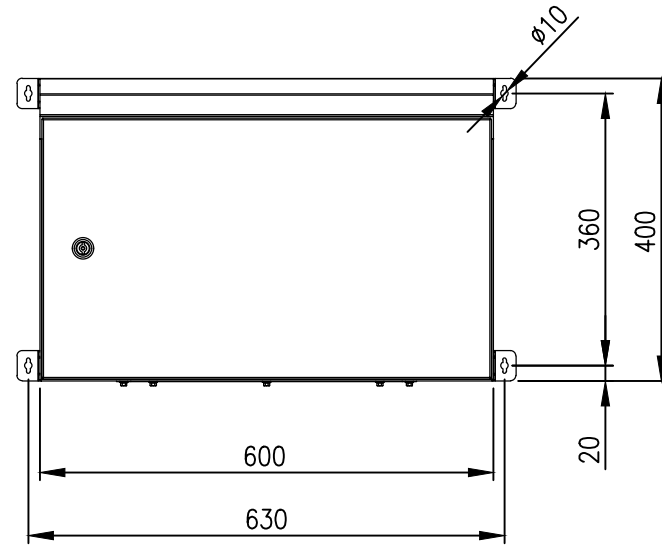

RevNo	Revision note	Date	Signature	Checked
1	GENERAL REVISION	28/02/23	IP	IP

PLAN

FRONT VIEW

SIDE VIEW

FRONT VIEW - DOOR REMOVED

SECTION BB

BOTTOM VIEW

SECTION AA

MATERIAL
 BODY: 1.5mm MARINE GRADE ALUMINIUM
 DOOR: 1.5mm MARINE GRADE ALUMINIUM
 19" RAILS: 1.5mm GALVANISED STEEL SHEET
 SEAL: POLYURETHANE
 SURFACE TREATMENT: POWDER-COAT 80-120micron
 COLOUR: RAL9005 JET BLACK

PROTECTION: IP66 IK10
STANDARD: EIA-310-D, IEC/EN/AS60529

© IP ENCLOSURES 2016.
 THIS DRAWING SHALL NOT BE COPIED OR REPRODUCED
 WITHOUT AUTHORISATION FROM IP ENCLOSURES.
 www.ipenclosures.com.au

Itemref	Quantity	Title/Name, designation, material, dimension etc	Article No./Reference
Designed by IP	Checked by IP	Approved by - date 03/08/21	Filename IP-ADW6U45-BLK
Date 03/08/21		Scale 1:10	
ALUMINIUM 6U 19" DATA RACK 450 DEEP			
IP-ADW6U45-BLK			Edition 1
			Sheet 1/1