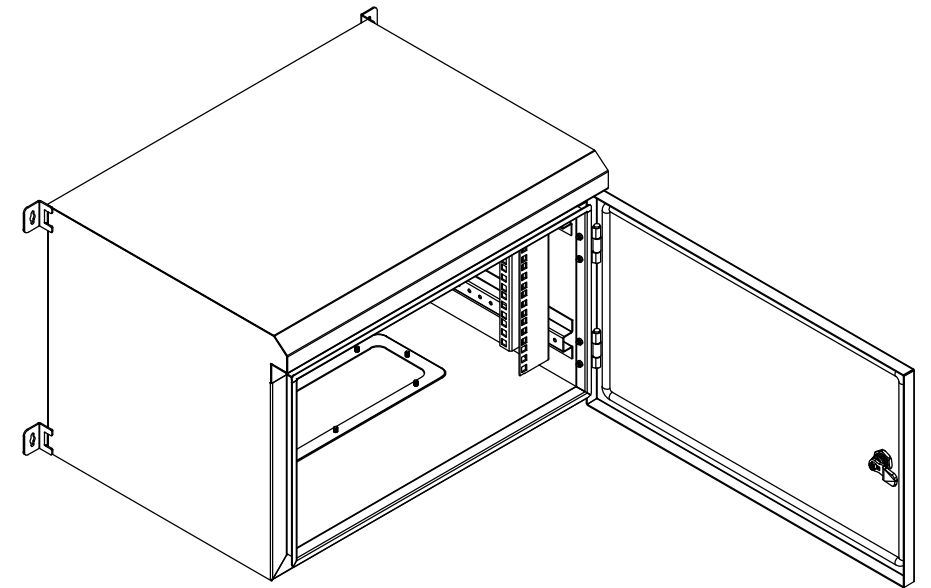

RevNo	Revision note	Date	Signature	Checked
1	GENERAL REVISION	28/02/23	IP	IP

PLAN

FRONT VIEW

SIDE VIEW

FRONT VIEW - DOOR REMOVED

SECTION BB

BOTTOM VIEW

SECTION AA

MATERIAL
 BODY: 1.5mm MARINE GRADE ALUMINIUM
 DOOR: 1.5mm MARINE GRADE ALUMINIUM
 19" RAILS: 1.5mm GALVANISED STEEL SHEET
 SEAL: POLYURETHANE
 SURFACE TREATMENT: POWDER-COAT 80-120micron
 COLOUR: RAL9005 JET BLACK

PROTECTION: IP66 IK10
STANDARD: EIA-310-D, IEC/EN/AS60529

© IP ENCLOSURES 2016.
 THIS DRAWING SHALL NOT BE COPIED OR REPRODUCED
 WITHOUT AUTHORISATION FROM IP ENCLOSURES.
 www.ipenclosures.com.au

Itemref	Quantity	Title/Name, designation, material, dimension etc	Article No./Reference
Designed by IP	Checked by IP	Approved by - date 03/08/21	Filename IP-ADW6U45-BLK
Date 03/08/21		Scale 1:10	
ALUMINIUM 6U 19" DATA RACK 450 DEEP			
IP-ADW6U45-BLK			Edition 1
			Sheet 1/1