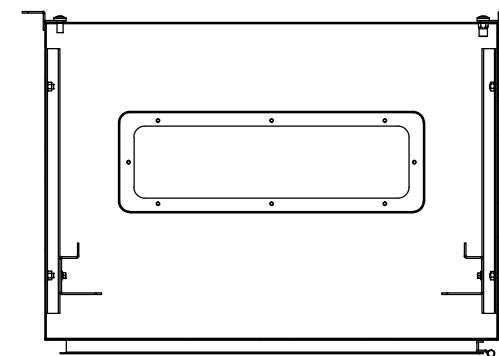

RevNo	Revision note	Date	Signature	Checked
1	GENERAL REVISION	28/02/23	IP	IP

PLAN

FRONT VIEW

SIDE VIEW

FRONT VIEW - DOOR REMOVED

SECTION BB

BOTTOM VIEW

SECTION AA

MATERIAL
 BODY: 1.5mm MARINE GRADE ALUMINIUM
 DOOR: 1.5mm MARINE GRADE ALUMINIUM
 19" RAILS: 1.5mm GALVANISED STEEL SHEET
 SEAL: POLYURETHANE
 SURFACE TREATMENT: POWDER-COAT 80-120micron
 COLOUR: RAL9005 JET BLACK

PROTECTION: IP66 IK10
STANDARD: EIA-310-D, IEC/EN/AS60529

© IP ENCLOSURES 2016.
 THIS DRAWING SHALL NOT BE COPIED OR REPRODUCED
 WITHOUT AUTHORISATION FROM IP ENCLOSURES.
 www.ipenclosures.com.au

Itemref	Quantity	Title/Name, designation, material, dimension etc	Article No./Reference
Designed by IP	Checked by IP	Approved by - date 03/08/21	Filename IP-ADW6U45-BLK
Date 03/08/21		Scale 1:10	
ALUMINIUM 6U 19" DATA RACK 450 DEEP			
IP-ADW6U45-BLK			Edition 1
			Sheet 1/1