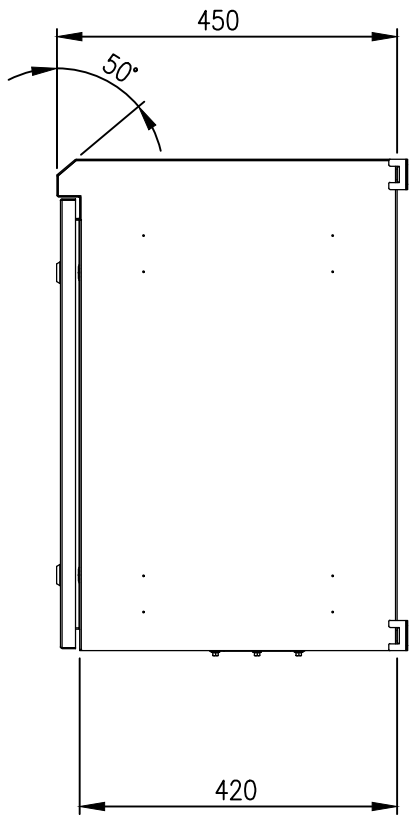

RevNo	Revision note	Date	Signature	Checked
1	GENERAL REVISION	28/02/23	IP	IP

PLAN

FRONT VIEW

SIDE VIEW

FRONT VIEW - DOOR REMOVED

SECTION BB

BOTTOM VIEW

SECTION AA

Itemref	Quantity	Title/Name, designation, material, dimension etc	Article No./Reference
Designed by	Checked by	Approved by - date	Filename
IP	IP	03/08/21	IP-ADW12U45-BLK
Date	Scale	ALUMINIUM 12U 19" DATA RACK 450 DEEP	
03/08/21	1:10	IP-ADW12U45-BLK	Edition 1 Sheet 1/1