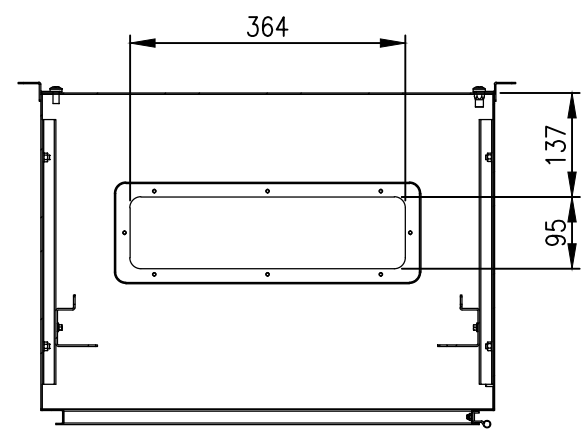

RevNo	Revision note	Date	Signature	Checked
1	GENERAL REVISION	28/02/23	IP	IP

PLAN

FRONT VIEW

SIDE VIEW

FRONT VIEW - DOOR REMOVED

SECTION BB

BOTTOM VIEW

SECTION AA

**MATERIAL**  
 BODY: 1.5mm MARINE GRADE ALUMINIUM  
 DOOR: 1.5mm MARINE GRADE ALUMINIUM  
 19" RAILS: 1.5mm GALVANISED STEEL SHEET  
 SEAL: POLYURETHANE  
 SURFACE TREATMENT: POWDER-COAT 80-120micron  
 COLOUR: RAL9005 JET BLACK

Itemref	Quantity	Title/Name, designation, material, dimension etc	Article No./Reference
Designed by	Checked by	Approved by - date	Filename
IP	IP	03/08/21	IP-ADW12U45-BLK
Date	Scale	ALUMINIUM 12U 19" DATA RACK 450 DEEP	
03/08/21	1:10	IP-ADW12U45-BLK	Edition 1 Sheet 1/1