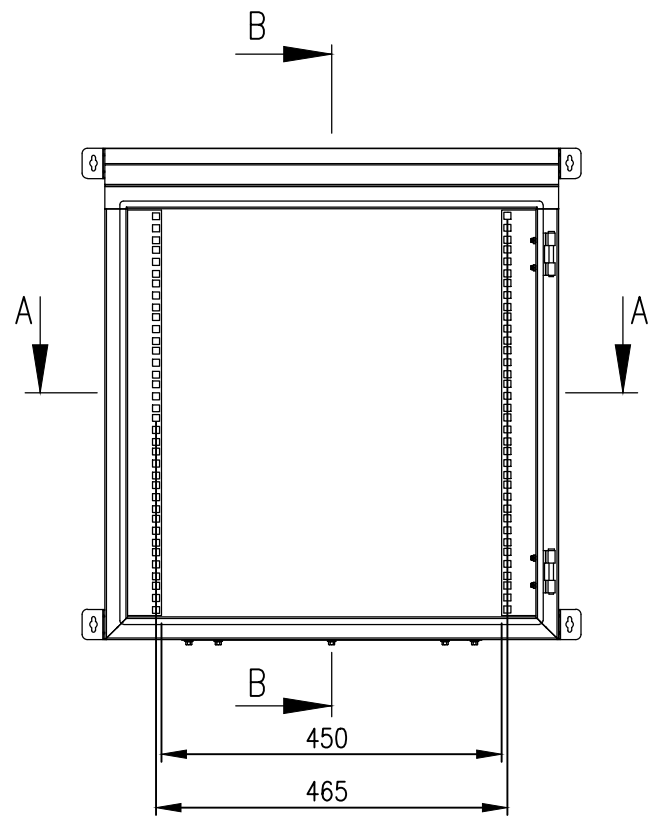

RevNo	Revision note	Date	Signature	Checked
1	GENERAL REVISION	28/02/23	IP	IP

PLAN

FRONT VIEW

SIDE VIEW

FRONT VIEW - DOOR REMOVED

SECTION BB

BOTTOM VIEW

SECTION AA

**MATERIAL**  
 BODY: 1.5mm MARINE GRADE ALUMINIUM  
 DOOR: 1.5mm MARINE GRADE ALUMINIUM  
 19" RAILS: 1.5mm GALVANISED STEEL SHEET  
 SEAL: POLYURETHANE  
 SURFACE TREATMENT: POWDER-COAT 80-120micron  
 COLOUR: RAL9005 JET BLACK

Itemref	Quantity	Title/Name, designation, material, dimension etc	Article No./Reference
Designed by	Checked by	Approved by - date	Filename
IP	IP	03/08/21	IP-ADW12U45-BLK
Date	Scale	ALUMINIUM 12U 19" DATA RACK 450 DEEP	
03/08/21	1:10	IP-ADW12U45-BLK	Edition 1 Sheet 1/1