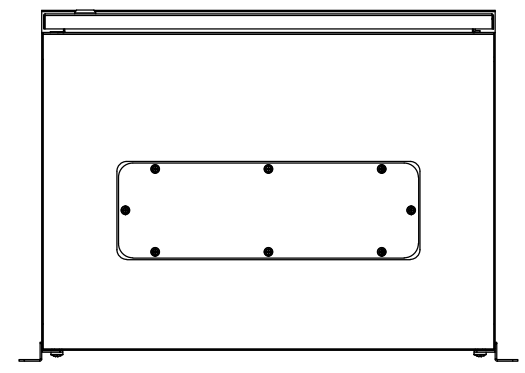

RevNo	Revision note	Date	Signature	Checked
1	GENERAL REVISION	28/02/23	IP	IP

PLAN

FRONT VIEW

SIDE VIEW

FRONT VIEW - DOOR REMOVED

SECTION BB

BOTTOM VIEW

SECTION AA

**MATERIAL**  
 BODY: 1.5mm MARINE GRADE ALUMINIUM  
 DOOR: 1.5mm MARINE GRADE ALUMINIUM  
 19" RAILS: 1.5mm GALVANISED STEEL SHEET  
 SEAL: POLYURETHANE  
 SURFACE TREATMENT: POWDER-COAT 80-120micron  
 COLOUR: RAL9005 JET BLACK

Itemref	Quantity	Title/Name, designation, material, dimension etc	Article No./Reference
Designed by	Checked by	Approved by - date	Filename
IP	IP	03/08/21	IP-ADW12U45-BLK
Date	Scale	ALUMINIUM 12U 19" DATA RACK 450 DEEP	
03/08/21	1:10	IP-ADW12U45-BLK	Edition 1 Sheet 1/1