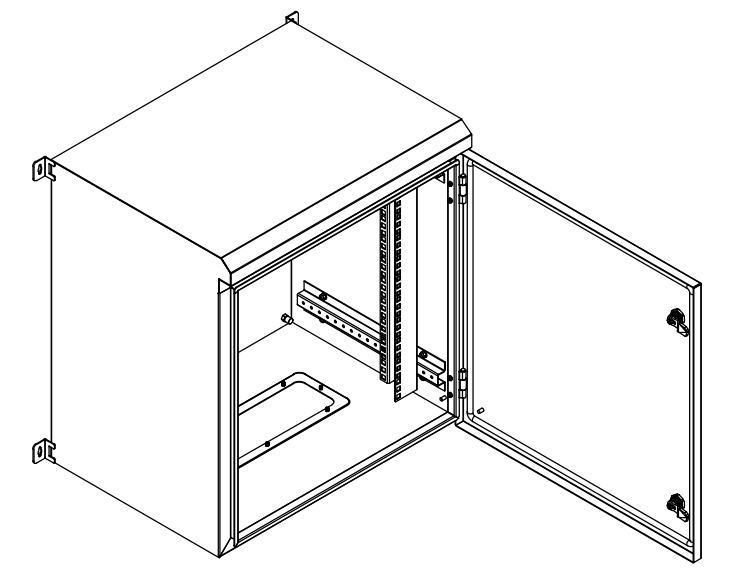

RevNo	Revision note	Date	Signature	Checked
1	GENERAL REVISION	28/02/23	IP	IP

PLAN

FRONT VIEW

SIDE VIEW

FRONT VIEW - DOOR REMOVED

SECTION BB

BOTTOM VIEW

SECTION AA

**MATERIAL**  
 BODY: 1.5mm MARINE GRADE ALUMINIUM  
 DOOR: 1.5mm MARINE GRADE ALUMINIUM  
 19" RAILS: 1.5mm GALVANISED STEEL SHEET  
 SEAL: POLYURETHANE  
 SURFACE TREATMENT: POWDER-COAT 80-120micron  
 COLOUR: RAL9005 JET BLACK