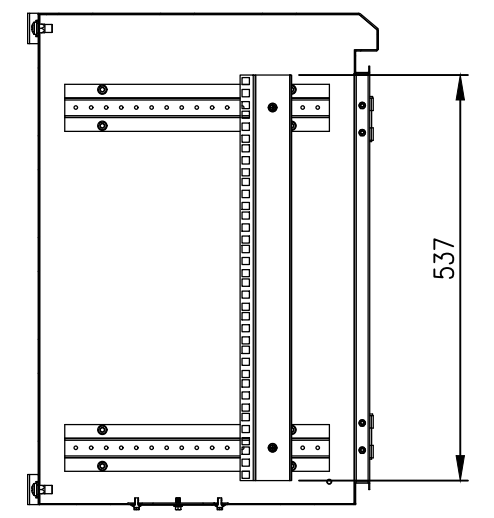

RevNo	Revision note	Date	Signature	Checked
1	GENERAL REVISION	28/02/23	IP	IP

PLAN

FRONT VIEW

SIDE VIEW

FRONT VIEW - DOOR REMOVED

SECTION BB

BOTTOM VIEW

SECTION AA

**MATERIAL**  
 BODY: 1.5mm MARINE GRADE ALUMINIUM  
 DOOR: 1.5mm MARINE GRADE ALUMINIUM  
 19" RAILS: 1.5mm GALVANISED STEEL SHEET  
 SEAL: POLYURETHANE  
 SURFACE TREATMENT: POWDER-COAT 80-120micron  
 COLOUR: RAL9005 JET BLACK

Itemref	Quantity	Title/Name, designation, material, dimension etc	Article No./Reference
Designed by	Checked by	Approved by - date	Filename
IP	IP	03/08/21	IP-ADW12U45-BLK
Date	Scale	ALUMINIUM 12U 19" DATA RACK 450 DEEP	
03/08/21	1:10	IP-ADW12U45-BLK	Edition 1 Sheet 1/1