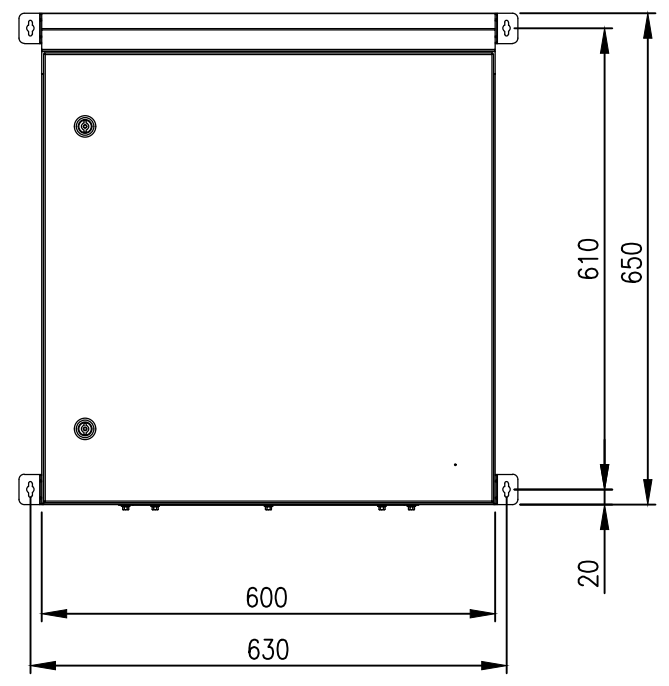

RevNo	Revision note	Date	Signature	Checked
1	GENERAL REVISION	28/02/23	IP	IP

PLAN

FRONT VIEW

SIDE VIEW

FRONT VIEW - DOOR REMOVED

SECTION BB

BOTTOM VIEW

SECTION AA

**MATERIAL**  
 BODY: 1.5mm MARINE GRADE ALUMINIUM  
 DOOR: 1.5mm MARINE GRADE ALUMINIUM  
 19" RAILS: 1.5mm GALVANISED STEEL SHEET  
 SEAL: POLYURETHANE  
 SURFACE TREATMENT: POWDER-COAT 80-120micron  
 COLOUR: RAL9005 JET BLACK

Itemref	Quantity	Title/Name, designation, material, dimension etc	Article No./Reference
Designed by	Checked by	Approved by - date	Filename
IP	IP	03/08/21	IP-ADW12U45-BLK
Date	Scale	ALUMINIUM 12U 19" DATA RACK 450 DEEP	
03/08/21	1:10	IP-ADW12U45-BLK	Edition 1 Sheet 1/1