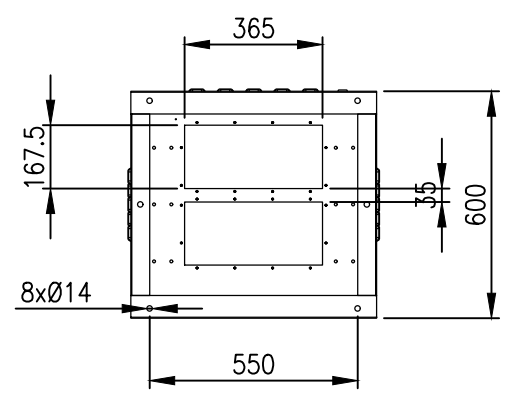

TOP VIEW

LEFT SIDE VIEW

FRONT VIEW

RIGHT SIDE VIEW

REAR VIEW

BOTTOM VIEW

**MATERIAL**  
 BODY: 2.0mm GALVANISED STEEL SHEET  
 DOOR: 2.0mm GALVANISED STEEL SHEET  
 19" DATA RAILS: 1.5mm GALVANISED STEEL SHEET  
 GLAND PLATE: 3.0mm ALUMINIUM  
 SEAL: POLYURETHANE  
 SURFACE TREATMENT: POWDER-COAT 80-120micron  
 STANDARD COLOUR: RAL6005 MOSS GREEN

PROTECTION: IP33 IK10, NEMA 4 (LOUVRED)  
 STANDARD: IEC62208, IEC/EN/AS60529, EIA-310-D

© IP ENCLOSURES 2023.  
 THIS DRAWING SHALL NOT BE COPIED OR REPRODUCED WITHOUT  
 AUTHORISATION FROM IP ENCLOSURES.  
 www.ipenclosures.com.au

Itemref	Quantity	Title/Name, designation, material, dimension etc	Article No./Reference
Designed by IP	Checked by IP	Approved by - date 16/06/23	Filename IP-24U6560-LVR-GRN
		Date 16/06/23	Scale 1:20
		24U IP33 19" 650W x 600D (LOUVRE)	
		IP-24U6560-LVR-GRN	Edition 0
			Sheet 1/1