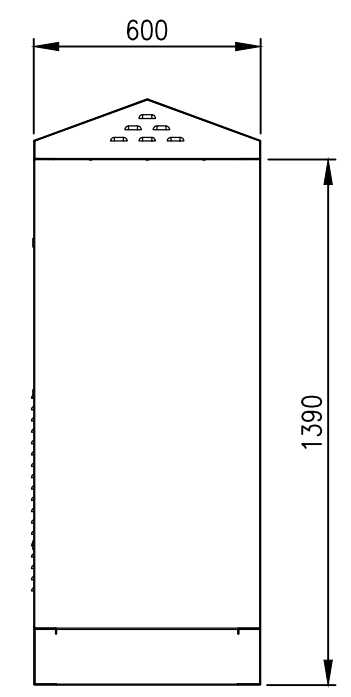

TOP VIEW

LEFT SIDE VIEW

FRONT VIEW

RIGHT SIDE VIEW

REAR VIEW

BOTTOM VIEW

**MATERIAL**  
 BODY: 2.0mm GALVANISED STEEL SHEET  
 DOOR: 2.0mm GALVANISED STEEL SHEET  
 19" DATA RAILS: 1.5mm GALVANISED STEEL SHEET  
 GLAND PLATE: 3.0mm ALUMINIUM  
 SEAL: POLYURETHANE  
 SURFACE TREATMENT: POWDER-COAT 80-120micron  
 STANDARD COLOUR: RAL6005 MOSS GREEN

PROTECTION: IP33 IK10, NEMA 4 (LOUVRED)  
 STANDARD: IEC62208, IEC/EN/AS60529, EIA-310-D

© IP ENCLOSURES 2023.  
 THIS DRAWING SHALL NOT BE COPIED OR REPRODUCED WITHOUT  
 AUTHORISATION FROM IP ENCLOSURES.  
 www.ipenclosures.com.au

Itemref	Quantity	Title/Name, designation, material, dimension etc	Article No./Reference
Designed by IP	Checked by IP	Approved by - date 16/06/23	Filename IP-24U6560-LVR-GRN
		Date 16/06/23	Scale 1:20
		24U IP33 19" 650W x 600D (LOUVRE)	
		IP-24U6560-LVR-GRN	Edition 0
			Sheet 1/1