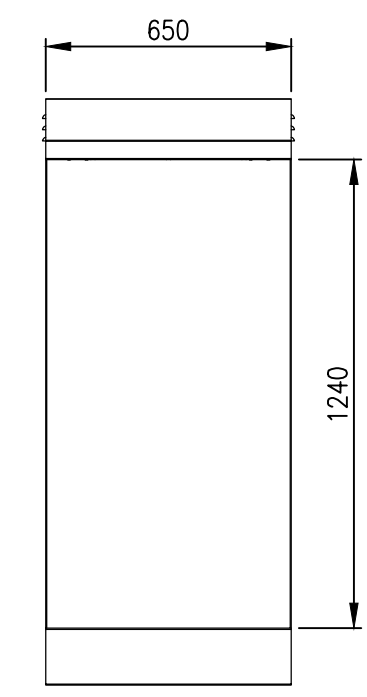

TOP VIEW

LEFT SIDE VIEW

FRONT VIEW

RIGHT SIDE VIEW

REAR VIEW

BOTTOM VIEW

**MATERIAL**  
 BODY: 2.0mm GALVANISED STEEL SHEET  
 DOOR: 2.0mm GALVANISED STEEL SHEET  
 19" DATA RAILS: 1.5mm GALVANISED STEEL SHEET  
 GLAND PLATE: 3.0mm ALUMINIUM  
 SEAL: POLYURETHANE  
 SURFACE TREATMENT: POWDER-COAT 80-120micron  
 STANDARD COLOUR: RAL6005 MOSS GREEN

PROTECTION: IP33 IK10, NEMA 4 (LOUVRED)  
 STANDARD: IEC62208, IEC/EN/AS60529, EIA-310-D

© IP ENCLOSURES 2023.  
 THIS DRAWING SHALL NOT BE COPIED OR REPRODUCED WITHOUT  
 AUTHORISATION FROM IP ENCLOSURES.  
 www.ipenclosures.com.au

Itemref	Quantity	Title/Name, designation, material, dimension etc	Article No./Reference
Designed by IP	Checked by IP	Approved by - date 16/06/23	Filename IP-24U6560-LVR-GRN
		Date 16/06/23	Scale 1:20
		24U IP33 19" 650W x 600D (LOUVRE)	
		IP-24U6560-LVR-GRN	Edition 0
			Sheet 1/1