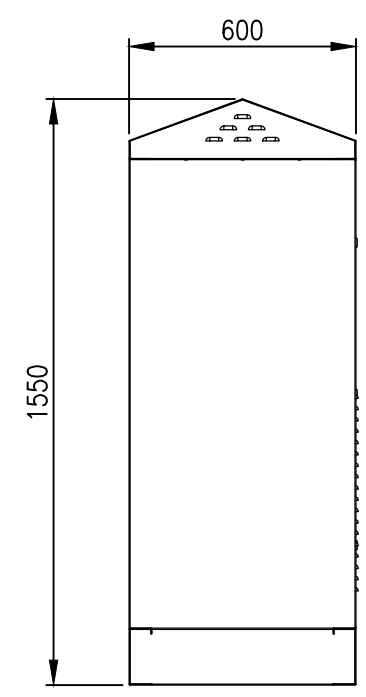

TOP VIEW

LEFT SIDE VIEW

FRONT VIEW

RIGHT SIDE VIEW

REAR VIEW

BOTTOM VIEW

**MATERIAL**  
 BODY: 2.0mm GALVANISED STEEL SHEET  
 DOOR: 2.0mm GALVANISED STEEL SHEET  
 19" DATA RAILS: 1.5mm GALVANISED STEEL SHEET  
 GLAND PLATE: 3.0mm ALUMINIUM  
 SEAL: POLYURETHANE  
 SURFACE TREATMENT: POWDER-COAT 80-120micron  
 STANDARD COLOUR: RAL6005 MOSS GREEN

PROTECTION: IP33 IK10, NEMA 4 (LOUVRED)  
 STANDARD: IEC62208, IEC/EN/AS60529, EIA-310-D

© IP ENCLOSURES 2023.  
 THIS DRAWING SHALL NOT BE COPIED OR REPRODUCED WITHOUT  
 AUTHORISATION FROM IP ENCLOSURES.  
 www.ipenclosures.com.au

Itemref	Quantity	Title/Name, designation, material, dimension etc	Article No./Reference
Designed by IP	Checked by IP	Approved by - date 16/06/23	Filename IP-24U6560-LVR-GRN
		Date 16/06/23	Scale 1:20
		24U IP33 19" 650W x 600D (LOUVRE)	
		IP-24U6560-LVR-GRN	Edition 0
			Sheet 1/1