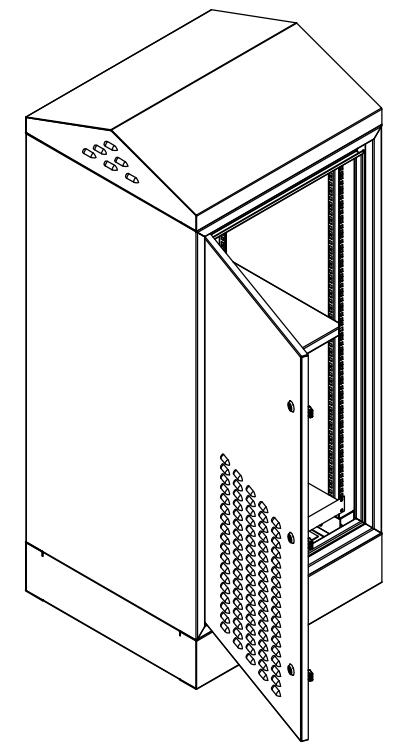

TOP VIEW

LEFT SIDE VIEW

FRONT VIEW

RIGHT SIDE VIEW

REAR VIEW

BOTTOM VIEW

**MATERIAL**  
 BODY: 2.0mm GALVANISED STEEL SHEET  
 DOOR: 2.0mm GALVANISED STEEL SHEET  
 19" DATA RAILS: 1.5mm GALVANISED STEEL SHEET  
 GLAND PLATE: 3.0mm ALUMINIUM  
 SEAL: POLYURETHANE  
 SURFACE TREATMENT: POWDER-COAT 80-120micron  
 STANDARD COLOUR: RAL6005 MOSS GREEN

PROTECTION: IP33 IK10, NEMA 4 (LOUVRED)  
 STANDARD: IEC62208, IEC/EN/AS60529, EIA-310-D

© IP ENCLOSURES 2023.  
 THIS DRAWING SHALL NOT BE COPIED OR REPRODUCED WITHOUT  
 AUTHORISATION FROM IP ENCLOSURES.  
 www.ipenclosures.com.au

Itemref	Quantity	Title/Name, designation, material, dimension etc	Article No./Reference
Designed by IP	Checked by IP	Approved by - date 16/06/23	Filename IP-24U6560-LVR-GRN
		Date 16/06/23	Scale 1:20
		24U IP33 19" 650W x 600D (LOUVRE)	
		IP-24U6560-LVR-GRN	Edition 0
			Sheet 1/1