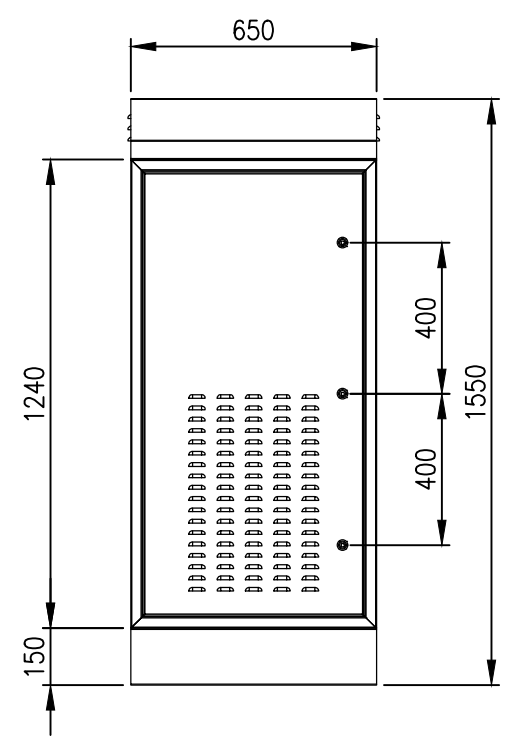

TOP VIEW

LEFT SIDE VIEW

FRONT VIEW

RIGHT SIDE VIEW

REAR VIEW

BOTTOM VIEW

**MATERIAL**  
 BODY: 2.0mm GALVANISED STEEL SHEET  
 DOOR: 2.0mm GALVANISED STEEL SHEET  
 19" DATA RAILS: 1.5mm GALVANISED STEEL SHEET  
 GLAND PLATE: 3.0mm ALUMINIUM  
 SEAL: POLYURETHANE  
 SURFACE TREATMENT: POWDER-COAT 80-120micron  
 STANDARD COLOUR: RAL6005 MOSS GREEN

PROTECTION: IP33 IK10, NEMA 4 (LOUVRED)  
 STANDARD: IEC62208, IEC/EN/AS60529, EIA-310-D

© IP ENCLOSURES 2023.  
 THIS DRAWING SHALL NOT BE COPIED OR REPRODUCED WITHOUT  
 AUTHORISATION FROM IP ENCLOSURES.  
 www.ipenclosures.com.au

Itemref	Quantity	Title/Name, designation, material, dimension etc	Article No./Reference
Designed by IP	Checked by IP	Approved by - date 16/06/23	Filename IP-24U6560-LVR-GRN
		Date 16/06/23	Scale 1:20
		24U IP33 19" 650W x 600D (LOUVRE)	
		IP-24U6560-LVR-GRN	Edition 0
			Sheet 1/1