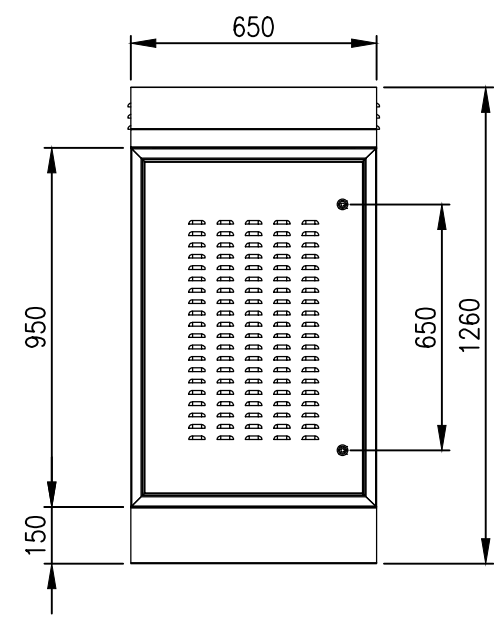

TOP VIEW

LEFT SIDE VIEW

FRONT VIEW

RIGHT SIDE VIEW

REAR VIEW

BOTTOM VIEW

MATERIAL
 BODY: 2.0mm GALVANISED STEEL SHEET
 DOOR: 2.0mm GALVANISED STEEL SHEET
 19" DATA RAILS: 1.5mm GALVANISED STEEL SHEET
 GLAND PLATE: 3.0mm ALUMINIUM
 SEAL: POLYURETHANE
 SURFACE TREATMENT: POWDER-COAT 80-120micron
 STANDARD COLOUR: RAL6005 MOSS GREEN

PROTECTION: IP33 IK10, NEMA 4 (LOUVRED)
 STANDARD: IEC62208, IEC/EN/AS60529, EIA-310-D

© IP ENCLOSURES 2023.
 THIS DRAWING SHALL NOT BE COPIED OR REPRODUCED WITHOUT
 AUTHORISATION FROM IP ENCLOSURES.
 www.ipenclosures.com.au

Itemref	Quantity	Title/Name, designation, material, dimension etc	Article No./Reference
Designed by IP	Checked by IP	Approved by - date 16/06/23	Filename IP-18U6560-LVR-GRN
		Date 16/06/23	Scale 1:20
18U IP33 19" 650W x 600D (LOUVRE)			Edition 0
IP-18U6560-LVR-GRN			Sheet 1/1