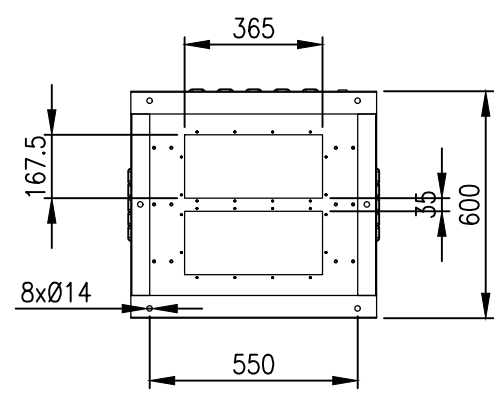

TOP VIEW

LEFT SIDE VIEW

FRONT VIEW

RIGHT SIDE VIEW

REAR VIEW

BOTTOM VIEW

MATERIAL
 BODY: 2.0mm GALVANISED STEEL SHEET
 DOOR: 2.0mm GALVANISED STEEL SHEET
 19" DATA RAILS: 1.5mm GALVANISED STEEL SHEET
 GLAND PLATE: 3.0mm ALUMINIUM
 SEAL: POLYURETHANE
 SURFACE TREATMENT: POWDER-COAT 80-120micron
 STANDARD COLOUR: RAL6005 MOSS GREEN

PROTECTION: IP33 IK10, NEMA 4 (LOUVRED)
 STANDARD: IEC62208, IEC/EN/AS60529, EIA-310-D

© IP ENCLOSURES 2023.
 THIS DRAWING SHALL NOT BE COPIED OR REPRODUCED WITHOUT
 AUTHORISATION FROM IP ENCLOSURES.
 www.ipenclosures.com.au

Itemref	Quantity	Title/Name, designation, material, dimension etc	Article No./Reference
Designed by IP	Checked by IP	Approved by - date 16/06/23	Filename IP-18U6560-LVR-GRN
		Date 16/06/23	Scale 1:20
18U IP33 19" 650W x 600D (LOUVRE)			Edition 0
IP-18U6560-LVR-GRN			Sheet 1/1