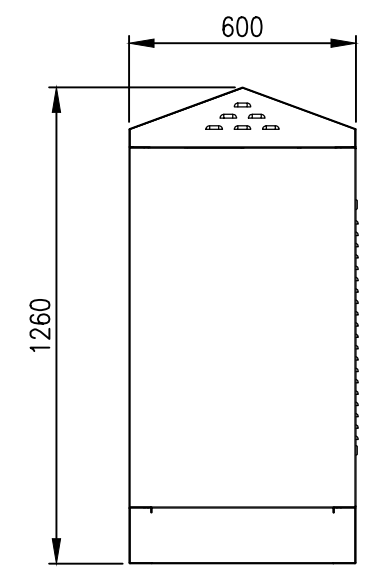

TOP VIEW

LEFT SIDE VIEW

FRONT VIEW

RIGHT SIDE VIEW

REAR VIEW

BOTTOM VIEW

MATERIAL
 BODY: 2.0mm GALVANISED STEEL SHEET
 DOOR: 2.0mm GALVANISED STEEL SHEET
 19" DATA RAILS: 1.5mm GALVANISED STEEL SHEET
 GLAND PLATE: 3.0mm ALUMINIUM
 SEAL: POLYURETHANE
 SURFACE TREATMENT: POWDER-COAT 80-120micron
 STANDARD COLOUR: RAL6005 MOSS GREEN

PROTECTION: IP33 IK10, NEMA 4 (LOUVRED)
 STANDARD: IEC62208, IEC/EN/AS60529, EIA-310-D

© IP ENCLOSURES 2023.
 THIS DRAWING SHALL NOT BE COPIED OR REPRODUCED WITHOUT
 AUTHORISATION FROM IP ENCLOSURES.
 www.ipenclosures.com.au

Itemref	Quantity	Title/Name, designation, material, dimension etc	Article No./Reference
Designed by IP	Checked by IP	Approved by - date 16/06/23	Filename IP-18U6560-LVR-GRN
		Date 16/06/23	Scale 1:20
18U IP33 19" 650W x 600D (LOUVRE)			Edition 0
IP-18U6560-LVR-GRN			Sheet 1/1