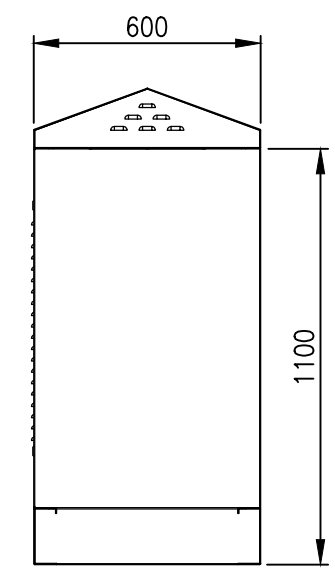

TOP VIEW

LEFT SIDE VIEW

FRONT VIEW

RIGHT SIDE VIEW

REAR VIEW

BOTTOM VIEW

MATERIAL
 BODY: 2.0mm GALVANISED STEEL SHEET
 DOOR: 2.0mm GALVANISED STEEL SHEET
 19" DATA RAILS: 1.5mm GALVANISED STEEL SHEET
 GLAND PLATE: 3.0mm ALUMINIUM
 SEAL: POLYURETHANE
 SURFACE TREATMENT: POWDER-COAT 80-120micron
 STANDARD COLOUR: RAL6005 MOSS GREEN

PROTECTION: IP33 IK10, NEMA 4 (LOUVRED)
 STANDARD: IEC62208, IEC/EN/AS60529, EIA-310-D

© IP ENCLOSURES 2023.
 THIS DRAWING SHALL NOT BE COPIED OR REPRODUCED WITHOUT
 AUTHORISATION FROM IP ENCLOSURES.
 www.ipenclosures.com.au

Itemref	Quantity	Title/Name, designation, material, dimension etc	Article No./Reference
Designed by IP	Checked by IP	Approved by - date 16/06/23	Filename IP-18U6560-LVR-GRN
		Date 16/06/23	Scale 1:20
18U IP33 19" 650W x 600D (LOUVRE)			Edition 0
IP-18U6560-LVR-GRN			Sheet 1/1