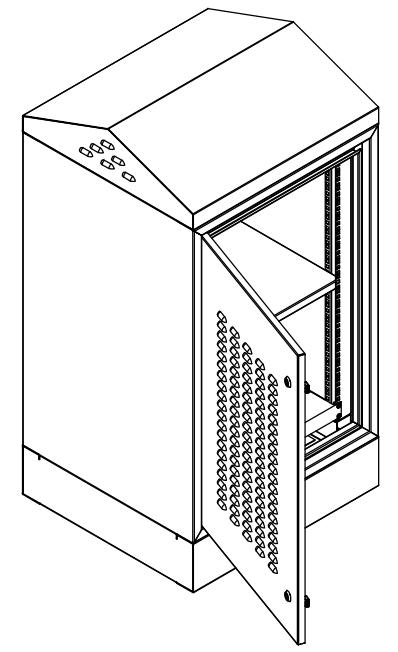

TOP VIEW

LEFT SIDE VIEW

FRONT VIEW

RIGHT SIDE VIEW

REAR VIEW

BOTTOM VIEW

MATERIAL
 BODY: 2.0mm GALVANISED STEEL SHEET
 DOOR: 2.0mm GALVANISED STEEL SHEET
 19" DATA RAILS: 1.5mm GALVANISED STEEL SHEET
 GLAND PLATE: 3.0mm ALUMINIUM
 SEAL: POLYURETHANE
 SURFACE TREATMENT: POWDER-COAT 80-120micron
 STANDARD COLOUR: RAL6005 MOSS GREEN

PROTECTION: IP33 IK10, NEMA 4 (LOUVRED)
 STANDARD: IEC62208, IEC/EN/AS60529, EIA-310-D

© IP ENCLOSURES 2023.
 THIS DRAWING SHALL NOT BE COPIED OR REPRODUCED WITHOUT
 AUTHORISATION FROM IP ENCLOSURES.
 www.ipenclosures.com.au

Itemref	Quantity	Title/Name, designation, material, dimension etc	Article No./Reference
Designed by IP	Checked by IP	Approved by - date 16/06/23	Filename IP-18U6560-LVR-GRN
		Date 16/06/23	Scale 1:20
18U IP33 19" 650W x 600D (LOUVRE)			Edition 0
IP-18U6560-LVR-GRN			Sheet 1/1