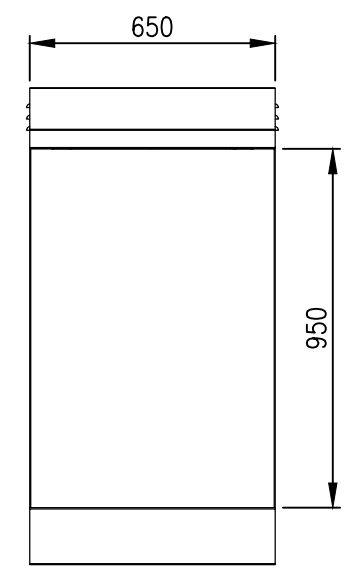

TOP VIEW

LEFT SIDE VIEW

FRONT VIEW

RIGHT SIDE VIEW

REAR VIEW

BOTTOM VIEW

MATERIAL
 BODY: 2.0mm GALVANISED STEEL SHEET
 DOOR: 2.0mm GALVANISED STEEL SHEET
 19" DATA RAILS: 1.5mm GALVANISED STEEL SHEET
 GLAND PLATE: 3.0mm ALUMINIUM
 SEAL: POLYURETHANE
 SURFACE TREATMENT: POWDER-COAT 80-120micron
 STANDARD COLOUR: RAL6005 MOSS GREEN

PROTECTION: IP33 IK10, NEMA 4 (LOUVRED)
 STANDARD: IEC62208, IEC/EN/AS60529, EIA-310-D

© IP ENCLOSURES 2023.
 THIS DRAWING SHALL NOT BE COPIED OR REPRODUCED WITHOUT
 AUTHORISATION FROM IP ENCLOSURES.
 www.ipenclosures.com.au

Itemref	Quantity	Title/Name, designation, material, dimension etc	Article No./Reference
Designed by IP	Checked by IP	Approved by - date 16/06/23	Filename IP-18U6560-LVR-GRN
		Date 16/06/23	Scale 1:20
18U IP33 19" 650W x 600D (LOUVRE)			Edition 0
IP-18U6560-LVR-GRN			Sheet 1/1