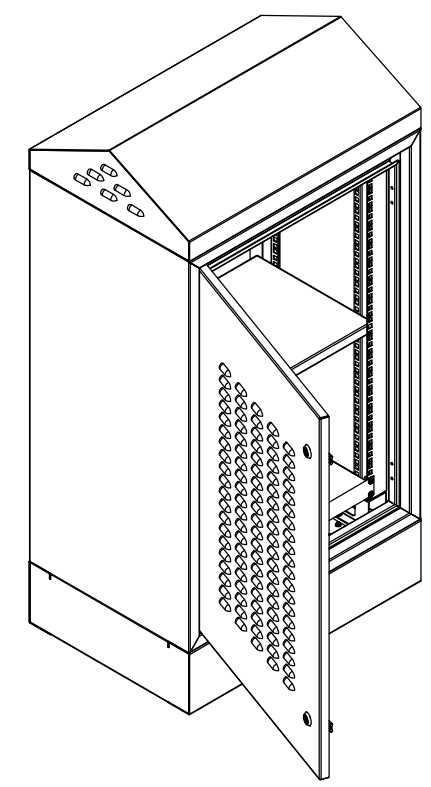

TOP VIEW

LEFT SIDE VIEW

FRONT VIEW

RIGHT SIDE VIEW

REAR VIEW

BOTTOM VIEW

MATERIAL
 BODY: 2.0mm GALVANISED STEEL SHEET
 DOOR: 2.0mm GALVANISED STEEL SHEET
 19" DATA RAILS: 1.5mm GALVANISED STEEL SHEET
 GLAND PLATE: 3.0mm ALUMINIUM
 SEAL: POLYURETHANE
 SURFACE TREATMENT: POWDER-COAT 80-120micron
 STANDARD COLOUR: RAL6005 MOSS GREEN

PROTECTION: IP33 IK10, NEMA4 (LOUVRED)
 STANDARD: IEC62208, IEC/EN/AS60529, EIA-310-D

© IP ENCLOSURES 2023.
 THIS DRAWING SHALL NOT BE COPIED OR REPRODUCED WITHOUT
 AUTHORISATION FROM IP ENCLOSURES.
 www.ipenclosures.com.au

Itemref	Quantity	Title/Name, designation, material, dimension etc		Article No./Reference	
Designed by IP	Checked by IP	Approved by - date 03/03/23	Filename P-18U6545-LVR-GRN	Date 03/03/23	Scale 1:20
			18U IP33 19" 650W x 450D (LOUVRE)		
			IP-18U6545-LVR-GRN	Edition 0	Sheet 1/1