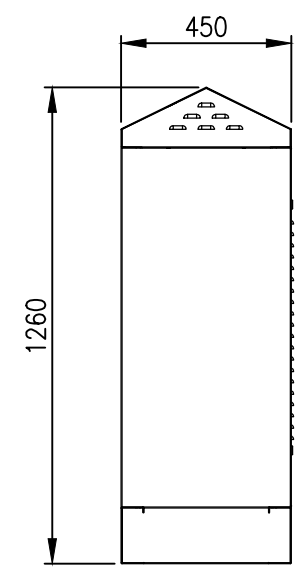

TOP VIEW

LEFT SIDE VIEW

FRONT VIEW

RIGHT SIDE VIEW

REAR VIEW

BOTTOM VIEW

MATERIAL
 BODY: 2.0mm GALVANISED STEEL SHEET
 DOOR: 2.0mm GALVANISED STEEL SHEET
 19" DATA RAILS: 1.5mm GALVANISED STEEL SHEET
 GLAND PLATE: 3.0mm ALUMINIUM
 SEAL: POLYURETHANE
 SURFACE TREATMENT: POWDER-COAT 80-120micron
 STANDARD COLOUR: RAL6005 MOSS GREEN

PROTECTION: IP33 IK10, NEMA4 (LOUVRED)
 STANDARD: IEC62208, IEC/EN/AS60529, EIA-310-D

© IP ENCLOSURES 2023.
 THIS DRAWING SHALL NOT BE COPIED OR REPRODUCED WITHOUT
 AUTHORISATION FROM IP ENCLOSURES.
 www.ipenclosures.com.au

Itemref	Quantity	Title/Name, designation, material, dimension etc		Article No./Reference	
Designed by IP	Checked by IP	Approved by - date 03/03/23	Filename P-18U6545-LVR-GRN	Date 03/03/23	Scale 1:20
			18U IP33 19" 650W x 450D (LOUVRE)		
			IP-18U6545-LVR-GRN	Edition 0	Sheet 1/1