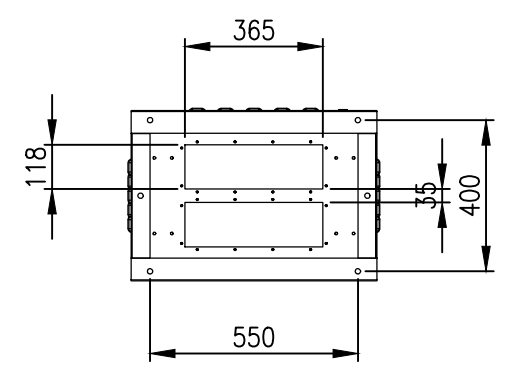

TOP VIEW

LEFT SIDE VIEW

FRONT VIEW

RIGHT SIDE VIEW

REAR VIEW

BOTTOM VIEW

MATERIAL
 BODY: 2.0mm GALVANISED STEEL SHEET
 DOOR: 2.0mm GALVANISED STEEL SHEET
 19" DATA RAILS: 1.5mm GALVANISED STEEL SHEET
 GLAND PLATE: 3.0mm ALUMINIUM
 SEAL: POLYURETHANE
 SURFACE TREATMENT: POWDER-COAT 80-120micron
 STANDARD COLOUR: RAL6005 MOSS GREEN

PROTECTION: IP33 IK10, NEMA4 (LOUVRED)
 STANDARD: IEC62208, IEC/EN/AS60529, EIA-310-D

© IP ENCLOSURES 2023.
 THIS DRAWING SHALL NOT BE COPIED OR REPRODUCED WITHOUT
 AUTHORISATION FROM IP ENCLOSURES.
 www.ipenclosures.com.au

Itemref	Quantity	Title/Name, designation, material, dimension etc		Article No./Reference	
Designed by IP	Checked by IP	Approved by - date 03/03/23	Filename P-18U6545-LVR-GRN	Date 03/03/23	Scale 1:20
			18U IP33 19" 650W x 450D (LOUVRE)		
			IP-18U6545-LVR-GRN	Edition 0	Sheet 1/1