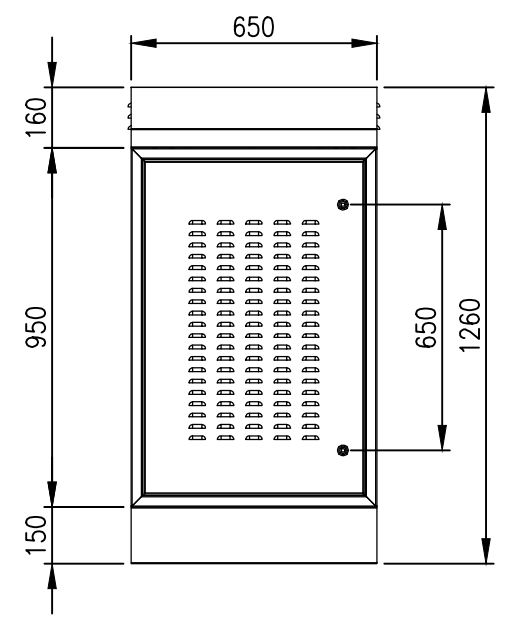

TOP VIEW

LEFT SIDE VIEW

FRONT VIEW

RIGHT SIDE VIEW

REAR VIEW

BOTTOM VIEW

MATERIAL
 BODY: 2.0mm GALVANISED STEEL SHEET
 DOOR: 2.0mm GALVANISED STEEL SHEET
 19" DATA RAILS: 1.5mm GALVANISED STEEL SHEET
 GLAND PLATE: 3.0mm ALUMINIUM
 SEAL: POLYURETHANE
 SURFACE TREATMENT: POWDER-COAT 80-120micron
 STANDARD COLOUR: RAL6005 MOSS GREEN

PROTECTION: IP33 IK10, NEMA4 (LOUVRED)
 STANDARD: IEC62208, IEC/EN/AS60529, EIA-310-D

© IP ENCLOSURES 2023.
 THIS DRAWING SHALL NOT BE COPIED OR REPRODUCED WITHOUT
 AUTHORISATION FROM IP ENCLOSURES.
 www.ipenclosures.com.au

Itemref	Quantity	Title/Name, designation, material, dimension etc		Article No./Reference	
Designed by IP	Checked by IP	Approved by - date 03/03/23	Filename P-18U6545-LVR-GRN	Date 03/03/23	Scale 1:20
			18U IP33 19" 650W x 450D (LOUVRE)		
			IP-18U6545-LVR-GRN	Edition 0	Sheet 1/1