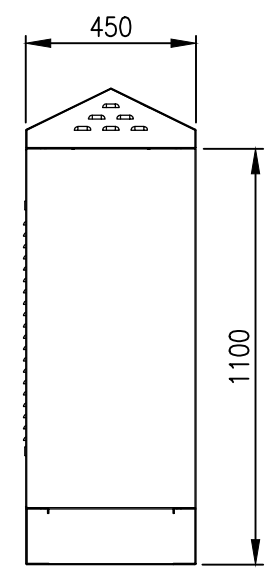

TOP VIEW

LEFT SIDE VIEW

FRONT VIEW

RIGHT SIDE VIEW

REAR VIEW

BOTTOM VIEW

MATERIAL
 BODY: 2.0mm GALVANISED STEEL SHEET
 DOOR: 2.0mm GALVANISED STEEL SHEET
 19" DATA RAILS: 1.5mm GALVANISED STEEL SHEET
 GLAND PLATE: 3.0mm ALUMINIUM
 SEAL: POLYURETHANE
 SURFACE TREATMENT: POWDER-COAT 80-120micron
 STANDARD COLOUR: RAL6005 MOSS GREEN

PROTECTION: IP33 IK10, NEMA4 (LOUVRED)
 STANDARD: IEC62208, IEC/EN/AS60529, EIA-310-D

© IP ENCLOSURES 2023.
 THIS DRAWING SHALL NOT BE COPIED OR REPRODUCED WITHOUT
 AUTHORISATION FROM IP ENCLOSURES.
 www.ipenclosures.com.au

Itemref	Quantity	Title/Name, designation, material, dimension etc		Article No./Reference	
Designed by IP	Checked by IP	Approved by - date 03/03/23	Filename P-18U6545-LVR-GRN	Date 03/03/23	Scale 1:20
			18U IP33 19" 650W x 450D (LOUVRE)		
			IP-18U6545-LVR-GRN	Edition 0	Sheet 1/1