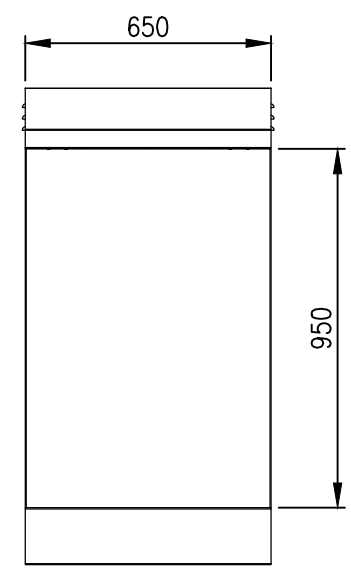

TOP VIEW

LEFT SIDE VIEW

FRONT VIEW

RIGHT SIDE VIEW

REAR VIEW

BOTTOM VIEW

MATERIAL
 BODY: 2.0mm GALVANISED STEEL SHEET
 DOOR: 2.0mm GALVANISED STEEL SHEET
 19" DATA RAILS: 1.5mm GALVANISED STEEL SHEET
 GLAND PLATE: 3.0mm ALUMINIUM
 SEAL: POLYURETHANE
 SURFACE TREATMENT: POWDER-COAT 80-120micron
 STANDARD COLOUR: RAL6005 MOSS GREEN

PROTECTION: IP33 IK10, NEMA4 (LOUVRED)
 STANDARD: IEC62208, IEC/EN/AS60529, EIA-310-D

© IP ENCLOSURES 2023.
 THIS DRAWING SHALL NOT BE COPIED OR REPRODUCED WITHOUT
 AUTHORISATION FROM IP ENCLOSURES.
 www.ipenclosures.com.au

Itemref	Quantity	Title/Name, designation, material, dimension etc		Article No./Reference	
Designed by IP	Checked by IP	Approved by - date 03/03/23	Filename P-18U6545-LVR-GRN	Date 03/03/23	Scale 1:20
			18U IP33 19" 650W x 450D (LOUVRE)		
			IP-18U6545-LVR-GRN	Edition 0	Sheet 1/1